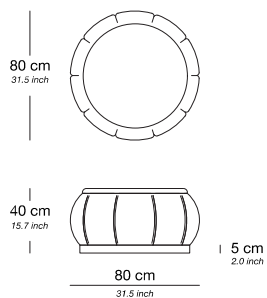

SOHO

PRODUCT INFORMATION - OTTOMAN

The Royalton product line can be tailored to fit your precise size requirements.

Frame	Medium-density fibreboard (MDF)
Frame padding	Felt, fiber and white foam
Feet	Solid beechwood in dark brown or black
Cover	Fixed upholstery in fabric or leather

Ottoman

Base / Feet / Finish	Fabric (m)	Leather (m²)	Note
Solid beechwood dark brown	4,5	9	-
Solid beechwood black	4,5	9	-