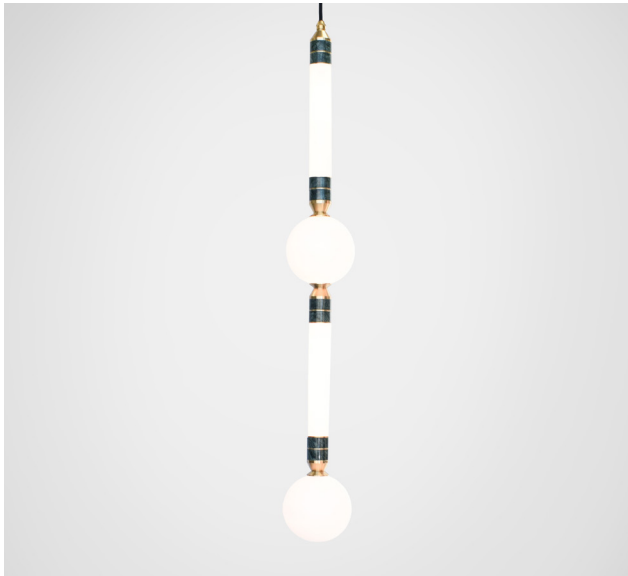

MARC WOOD

The Greenstone collection takes inspiration from ornamental Indian architecture and draws upon traditional stone masonry techniques combined with state of the art manufacturing processes. The Rajasthan Greenstone is sourced from north east India, before being delicately shaped by London based stonemasons.

Available in both small and large, the collection can be hung as a single piece or in multiples to create statement installations for show stopping interiors.

Greenstone pendant - large

Dimensions cm

W 12cm x H 90cm x D 12cm

Dimensions inch

W 4.7in x H 35.4in x D 4.7in

Material

Glass + Metal + Marble

Finishes - glass

Pearl white

Marble

Verde Guatemala

Weight

1.5kg (3.3 lbs)

Finishes - metal

Brushed brass, Brushed nickel
Blackened steel

Suspension

2m (79in), cable - black, fabric covered

Canopy

Matching metal finish
10cm (3.9in) x 2.5cm (1in)