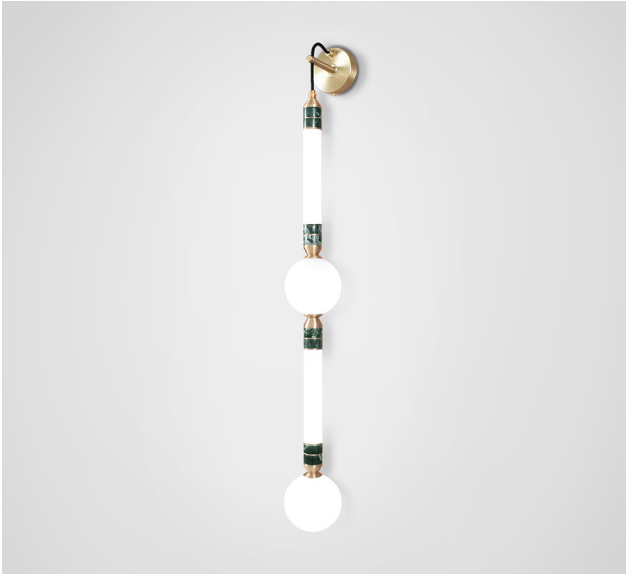

# MARC WOOD

The Greenstone collection takes inspiration from ornamental Indian architecture and draws upon traditional stone masonry techniques combined with state of the art manufacturing processes. The Rajasthan Greenstone is sourced from north east India, before being delicately shaped by London based stonemasons.

Available in both small and large, the collection can be hung as a single piece or in multiples to create statement installations for show stopping interiors.

## Greenstone wall light - large

### Suspension

Cable - black, fabric covered