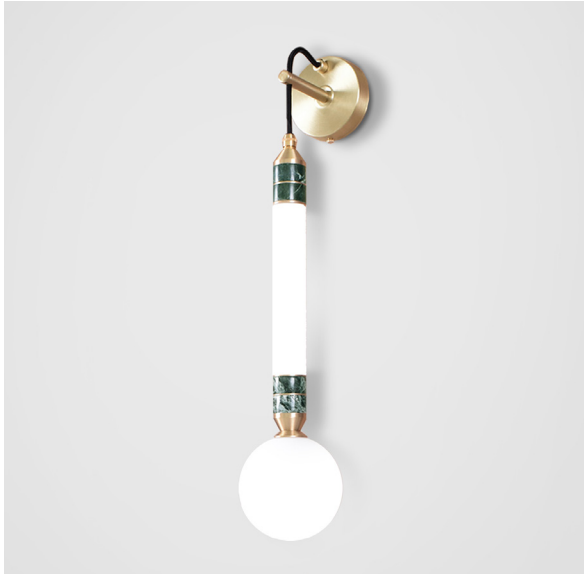

# MARC WOOD

The Greenstone collection takes inspiration from ornamental Indian architecture and draws upon traditional stone masonry techniques combined with state of the art manufacturing processes. The Rajasthan Greenstone is sourced from north east India, before being delicately shaped by London based stonemasons.

## Greenstone wall light - small

### Finishes - glass

Pearl white

### Suspension

Cable - black, fabric covered