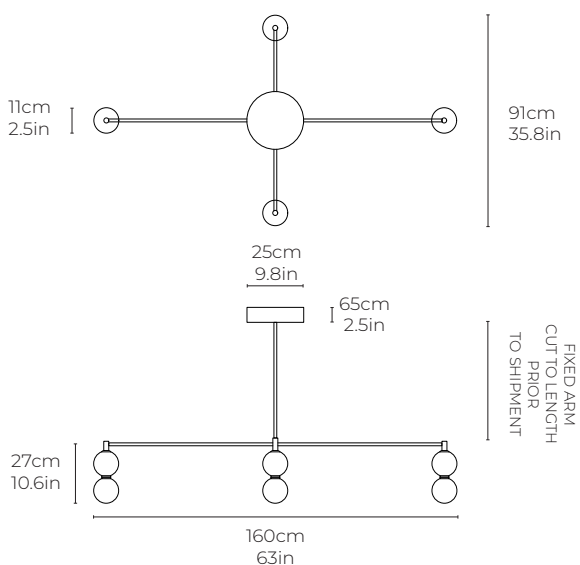

Specialists Finishes Available

Brushed Nickel, Bronze, Antique Brass, White Powder-coated

4A