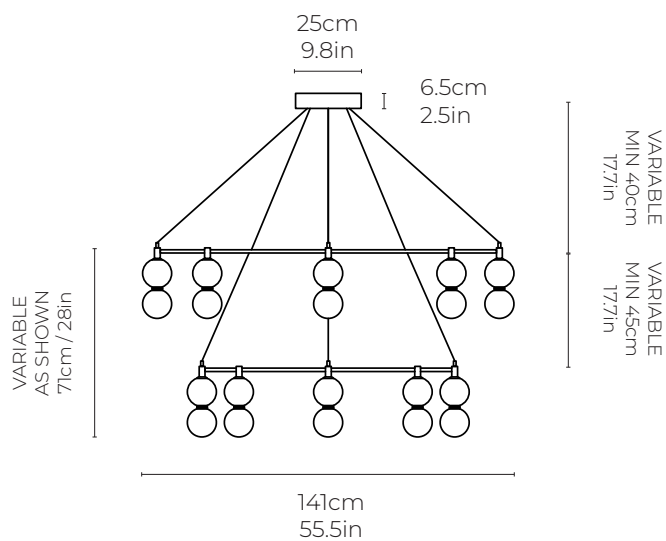

Specialists Finishes Available

Brushed Nickel, Bronze, Antique

Brass, White Powder-coated

FRONT VIEW

TOP VIEW