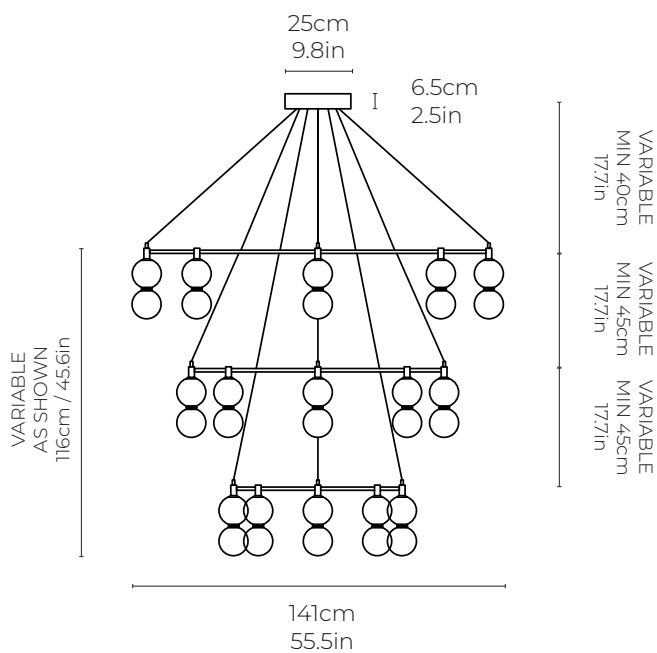

Specialists Finishes Available

Brushed Nickel, Bronze, Antique Brass, White Powder-coated

FRONT VIEW

TOP VIEW