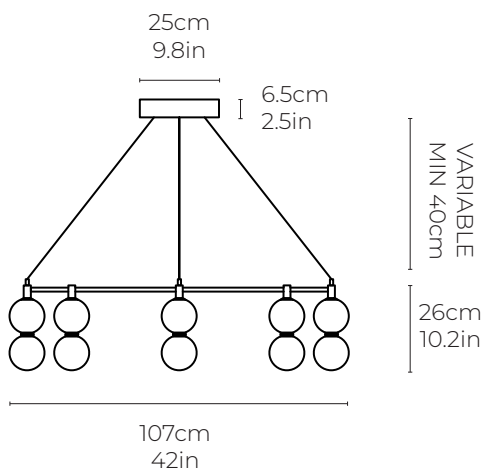

Specialists Finishes Available

Brushed Nickel, Bronze, Antique Brass, White Powder-coated

FRONT VIEW

TOP VIEW