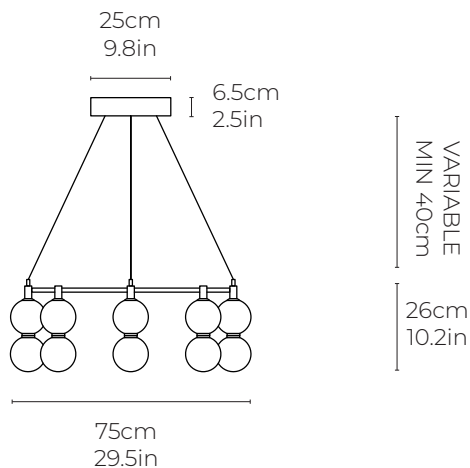

Specialists Finishes Available

Brushed Nickel, Bronze, Antique Brass, White Powder-coated

FRONT VIEW

TOP VIEW