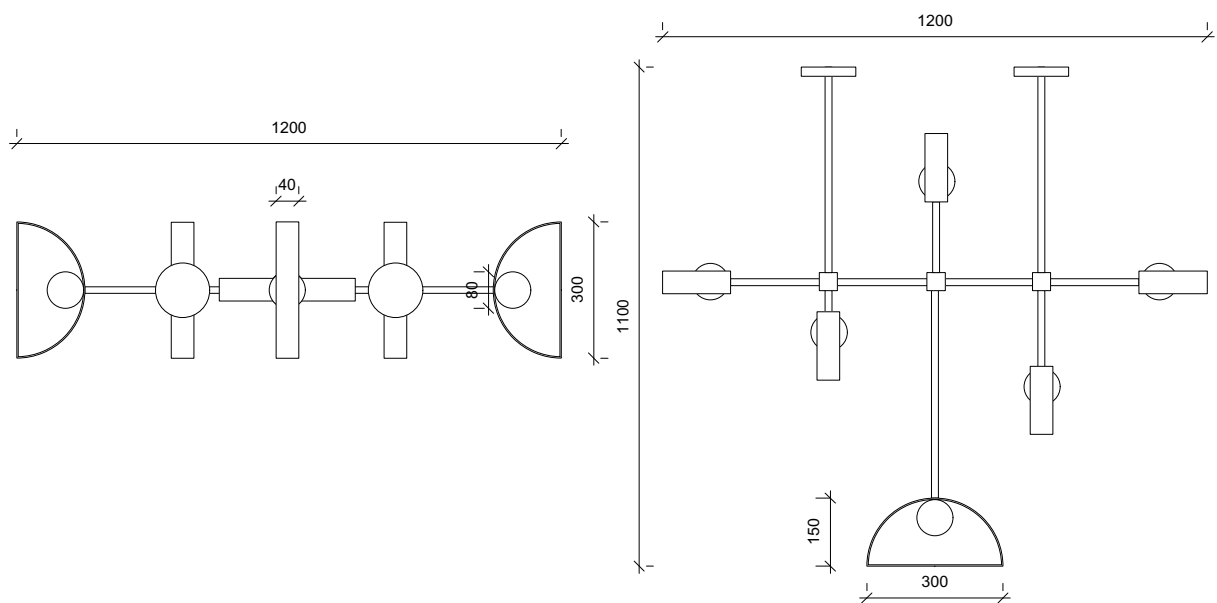

SQUARE IN CIRCLE
S T U D I O

SPHERE AND CUT CIRCLE – PENDANT LIGHT

REF PL 004

This uniquely modular suspension light can be customised to different sizes and finishes. The light shown was created from 6 elements, rotated horizontally and vertically. Each element is a semi-circle ring with a globe light source at the centre. They are joined by a square joint ball. The light is shown in a brushed brass finish with frosted glass shades.

MATERIAL:
Electroplated Iron/ hand brushed finish

FINISH:
Brushed brass/ white frosted glass
(Other finishes available)

DIMENSION :

Height	1100mm	43.3"
Width	300mm	11.8"
Length	1200mm	47.2"
Globe dia:	80mm	3.1"

LIGHT SOURCE: 6 x G9 LED

WATTAGE: 3W

COLOUR : 3000K

VOLTAGE: 230V

NET WEIGHT: 8.64kg 19.0lb

INFO@CKSCollective.COM

WWW.CKSCollective.COM