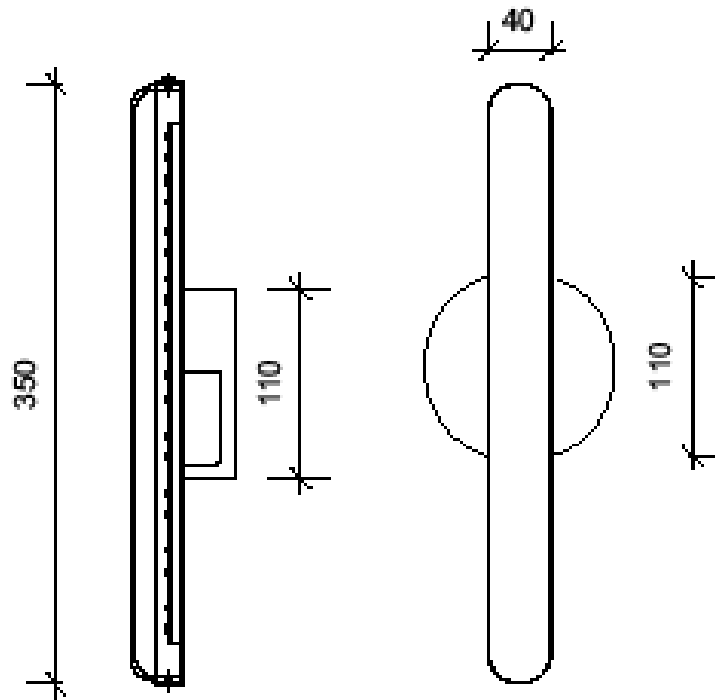

SQUARE IN CIRCLE
S T U D I O

STADIUM ROUND – WALL LIGHT

REF WL 009 A

A long, rounded bathroom wall light with metal frame. The wall light is attached to a round back plate. Shown in brushed brass finish with an opal diffuser. This wall light is suitable for bathroom use.

MATERIAL:

Electroplated Iron/ hand brushed finish

LIGHT SOURCE: Integrated LED light strip

FINISH:

Brushed brass

WATTAGE: 6W

COLOUR : 3000K

DIMENSION :

Height 350mm 13.7"

Width 70mm 2.7"

Depth 60mm 2.3"

Back plate dia 120mm 4.7"

VOLTAGE: 230V

NET WEIGHT: 0.6kg 1.3lb

INFO@CKSCollective.COM

CKS
COLLECTIVE