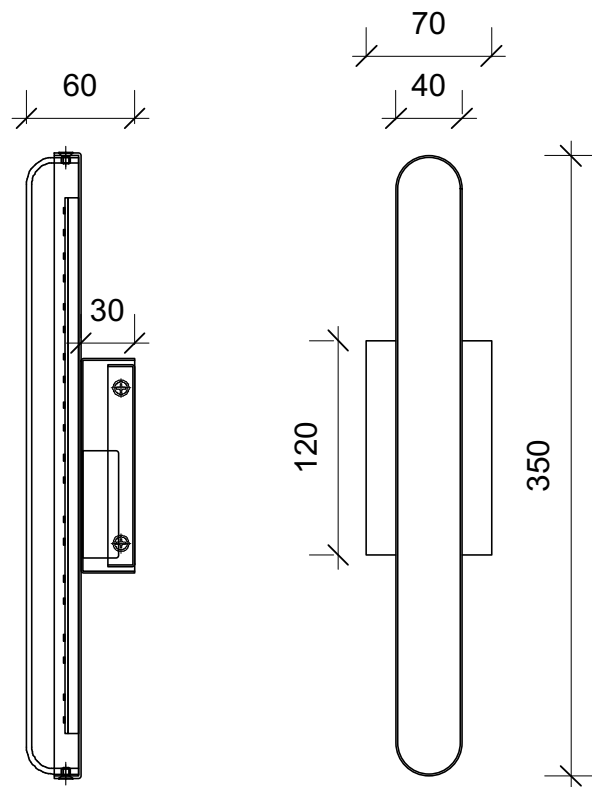

SQUARE IN CIRCLE
S T U D I O

STADIUM – WALL LIGHT

REF WL 009

A long, rounded bathroom wall light with metal frame. The wall light is attached to a rectangular back plate. Shown in medium bronze finish with an opal diffuser. This wall light is suitable for bathroom use.

MATERIAL:

Electroplated Iron/ hand brushed finish

LIGHT SOURCE: Integrated LED light strip

FINISH:

Medium bronze/ white frosted glass
(Other finishes available)

WATTAGE: 6W

VOLTAGE: 230V

DIMENSION :

Height	350mm	13.7"
Width	70mm	2.7"
Depth	60mm	2.3"
Back plate	120mm x 70mm	4.7" x 2.7"

COLOUR : 3000K (warm white)

NET WEIGHT: 0.6kg 1.3lb

INFO@CKSCollective.COM

WWW.CKSCollective.COM