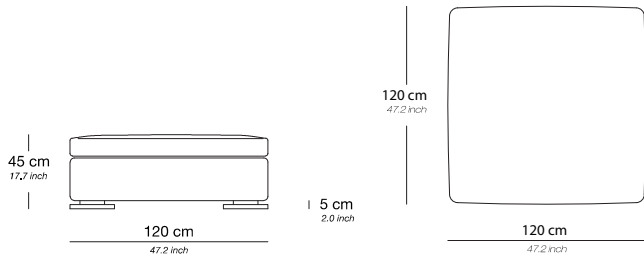

STANDARD

PRODUCT INFORMATION - OTTOMAN

The Standard product line can be tailored to fit your precise size requirements.

A digital representation of your furniture combination can be created upon request.

Frame	Solid beechwood
Frame padding	High quality polyurethane foam
Base	Pirelli webbing, polypress high resilience foam and cold foamed polyurethane
Seat cushion(s)	Inner core in high resilience foam in latex sticks covered with cotton
Feet	Solid beechwood in dark brown or black. Or in polished chrome High gloss finish in any RAL colour or matte brass upon request
Cover	Fixed upholstery in fabric or leather Loose seat cushion is removable

Ottoman

Base / Feet / Finish	Fabric (m)	Leather (m²)	Note
Solid beechwood dark brown	5,5	11	-
Solid beechwood black	5,5	11	-
Polished chrome	5,5	11	-