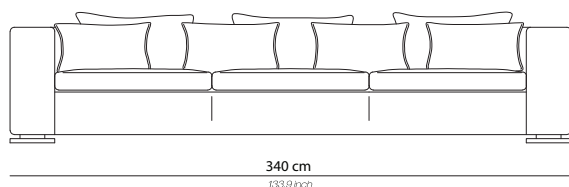

Base / Feet / Finish	Fabric (m)	Leather (m²)	Note
Solid beechwood dark brown	15	30	-
Solid beechwood black	15	30	-
Polished chrome	15	30	-

Sofa 340