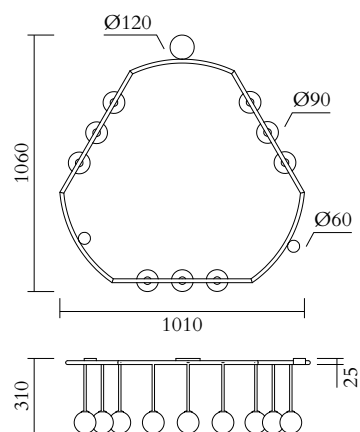

## VERSIONS

Brushed brass structure 488OL-C01-BR01  
Nickel structure 488OL-C01-NI01

## MADE IN

Germany

Sizes in mm. Flat attachments available under request. Variations in colour and size are available for some collections, please contact Areti for more details.

Our collections are hand made and made to order, small irregularities in shape or surface will occur, they are inherent to the hand made process and should not be seen as flaws. For detailed information on any products: [contact@atelierareti.com](mailto:contact@atelierareti.com)