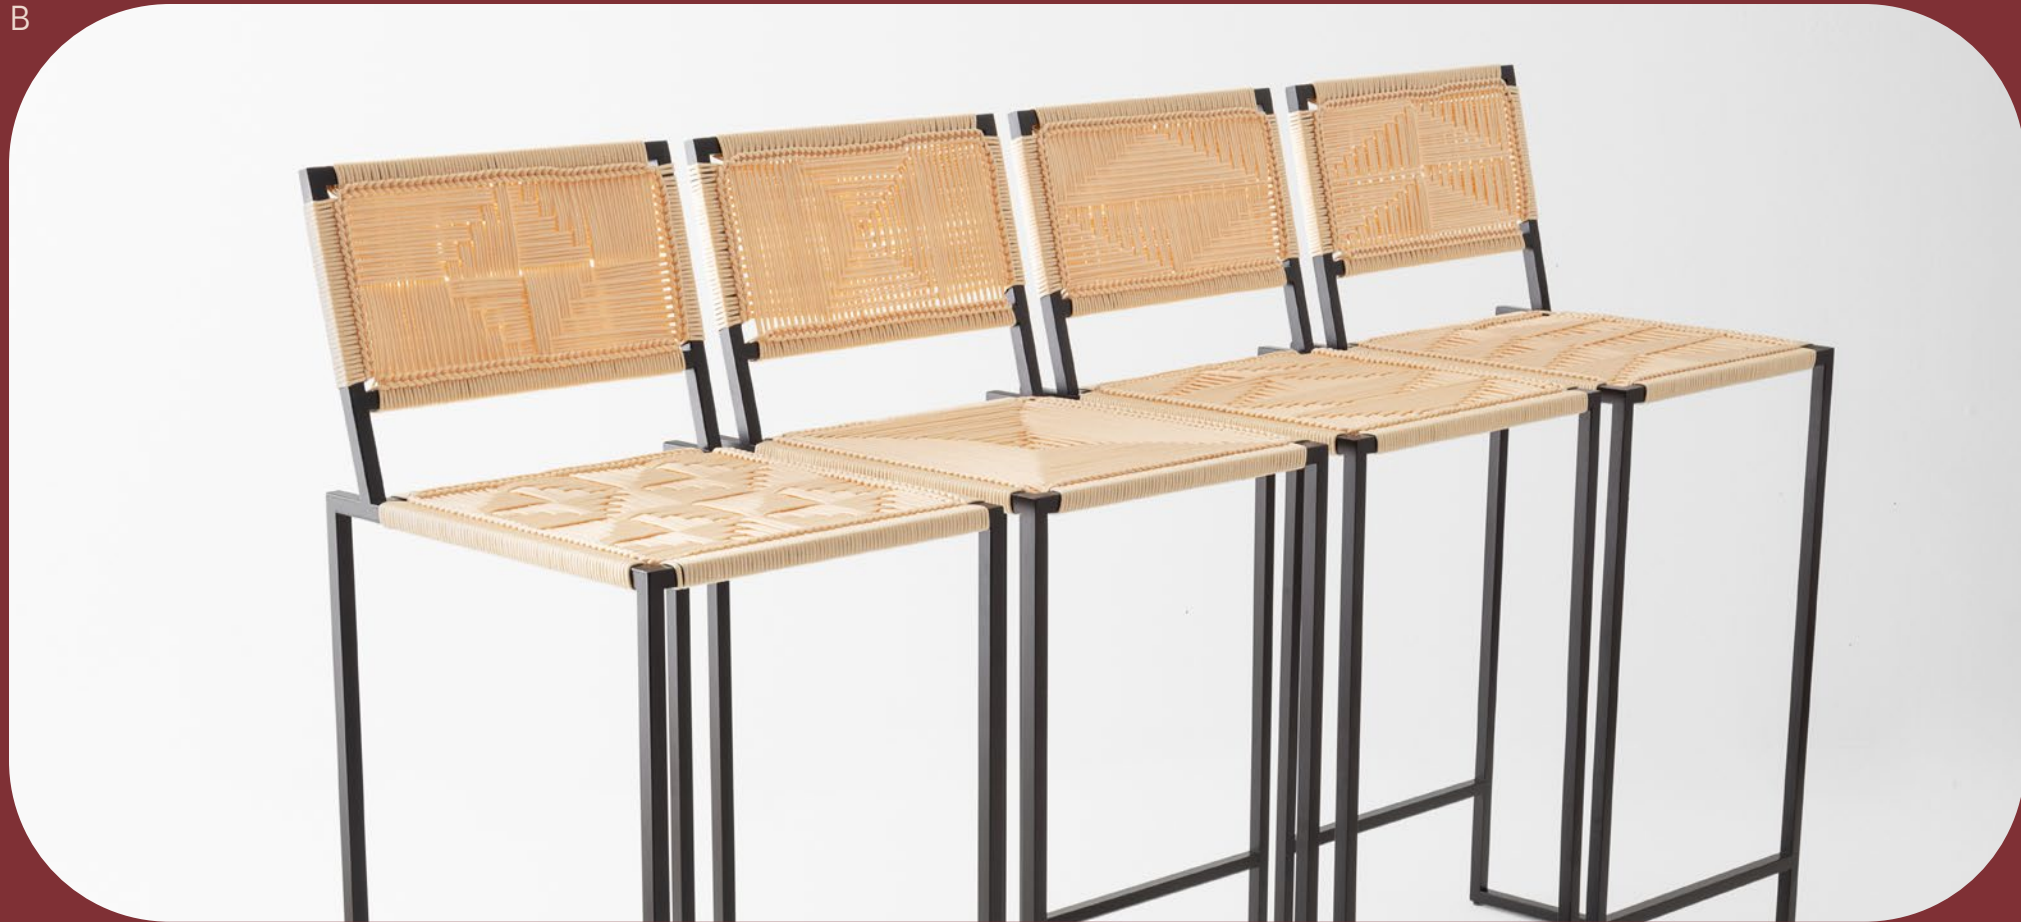

Steelheart Bar Stool

Steelheart Bar Stool

This extremely comfortable, slim yet strong seat is perfect to sidle up to any bar or dining counter. The powder coated steel frame draws a clean and minimal silhouette and the intricate seat is expertly crafted in our signature hand woven style. Customizable in a wide spectrum of powder coat and cord colors, the Steelheart Bar Stool is adaptable to any color palette. Woven from cotton cord for indoor use or nylon cord for outdoor use, the intricate patterning is durable and unique—enhancing your bespoke dining experience at home or at the cocktail bar. Available with or without backs, the Steelheart Bar Stool is suitable for commercial or residential projects. Please refer to the Materials Catalogue for all available options.

Standard Dimensions

Backless: W16" x D13" x H26"

With back: W15" x D17" x H37", seat height 26"

Pricing starting at

\$3,100.00

A

A

Black Powder Coat

Cream Nylon Cord

Assorted Patterns

B

C

D

E

B

Black Powder Coat