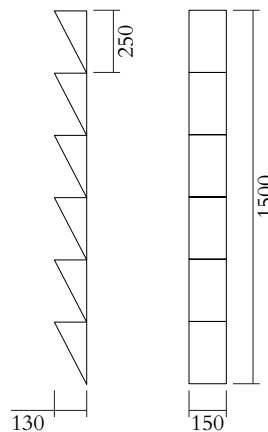

6 x GU10 LED 8W max
110-230V
IP20
Light bulbs not included

WEIGHT

16 kg

CABLE LENGTH

2,00 m

DIMMABLE

The standard version is not dimmable; we do however offer the LED dimmer with Trailing edge technology upon request

MADE IN

Germany

Sizes in mm. Flat attachments available only under request. Variations in colour and size are available for some collections, please contact Areti for more details.

Our collections are hand made and made to order, small irregularities in shape or surface will occur, they are inherent to the hand made process and should not be seen as flaws. For detailed information on any products: contact@atelierareti.com