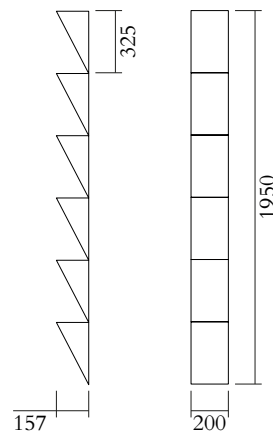

6 x GU10 LED 8W max
110-230V
IP20
Light bulbs not included

WEIGHT

18 kg

CABLE LENGTH

2,00 m

DIMMABLE

The standard version is not dimmable; we do however offer the LED dimmer with Trailing edge technology upon request

MADE IN

Germany

Sizes in mm. Flat attachments available only under request. Variations in colour and size are available for some collections, please contact Areti for more details.

Our collections are hand made and made to order, small irregularities in shape or surface will occur, they are inherent to the hand made process and should not be seen as flaws. For detailed information on any products: contact@atelierareti.com