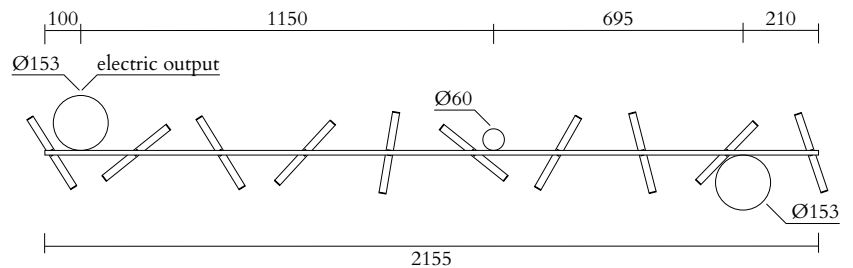

TECHNICAL DETAILS

Built in LED
Input voltage EU: 230V
Input voltage US: 110V
Output voltage: 24V
2700K
IP20

NOTE

Built in LED light source can be changed by Atelier Areti or a qualified workshop only

MADE IN

Germany

Sizes in mm. Flat attachments available on request. Variations in colour and size are available for some collections, please contact Areti for more details.

Our collections are hand made and made to order, small irregularities in shape or surface will occur, they are inherent to the hand made process and should not be seen as flaws. For detailed information on any products: contact@atelierareti.com