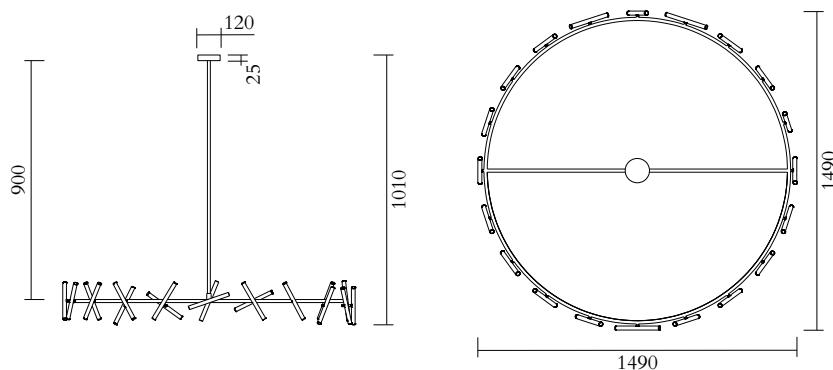

ATELIER ARETI

PRODUCT

Sticks 493
Pendant light / Rounded

MATERIALS AND COLOUR OPTIONS

Brushed brass; powder coated metal; nickel; white acrylic

VERSIONS

Brushed brass structure; white acrylic tubes
493OL-P03-BR01
Black structure; white acrylic tubes
493OL-P03-ME01
Nickel structure; white acrylic tubes
493OL-P03-NI01

TECHNICAL DETAILS

Built in LED
Input voltage EU: 230V
Input voltage US: 110V
Output voltage: 24V
2700K
IP20

NOTE

1. Built in LED light source can be changed by Atelier Areti or a qualified workshop only
2. Flat ceiling attachment is available upon request

MADE IN

Germany

Sizes in mm. Flat attachments available on request. Variations in colour and size are available for some collections, please contact Areti for more details.

Our collections are hand made and made to order, small irregularities in shape or surface will occur, they are inherent to the hand made process and should not be seen as flaws. For detailed information on any products: contact@atelierareti.com