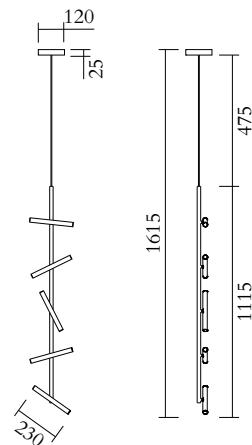

## CABLE LENGTH

0,60 m

## MADE IN

Germany

Sizes in mm. Flat attachments available on request. Variations in colour and size are available for some collections, please contact Areti for more details.

Our collections are hand made and made to order, small irregularities in shape or surface will occur, they are inherent to the hand made process and should not be seen as flaws. For detailed information on any products: [contact@atelierareti.com](mailto:contact@atelierareti.com)