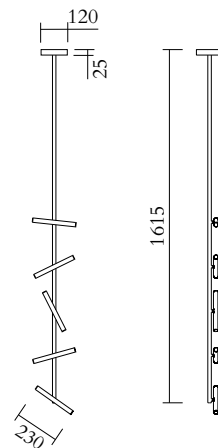

## MADE IN

Germany

Sizes in mm. Flat attachments available on request. Variations in colour and size are available for some collections, please contact Areti for more details.

Our collections are hand made and made to order, small irregularities in shape or surface will occur, they are inherent to the hand made process and should not be seen as flaws. For detailed information on any products: [contact@atelierareti.com](mailto:contact@atelierareti.com)