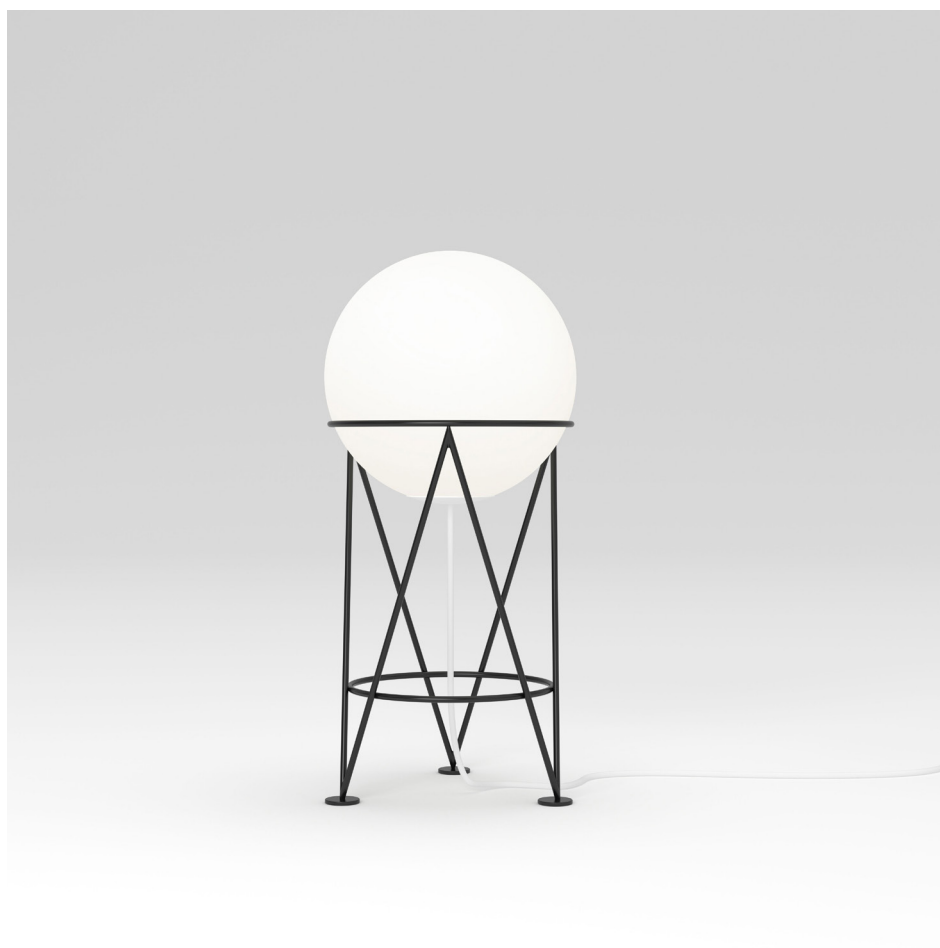

ATELIER ARETI

PRODUCT

Structure and globe 142
Desk light

MATERIALS AND COLOUR OPTIONS

Powder coated metal; white glass

VERSIONS

Black structure (white metal cap) 142OL-D01-ME01

White structure (white metal cap) 142OL-D01-ME02

TECHNICAL DETAILS

1 x E27 LED 10W max (US: E26)

110-230V

IP20

Light bulb not included

WEIGHT

5 kg

CABLE LENGTH

1,50 m

DIMMABLE

The standard version is not dimmable; we do however offer the LED dimmer with Trailing edge technology upon request

MADE IN

Germany

Sizes in mm. Flat attachments available only under request. Variations in colour and size are available for some collections, please contact Areti for more details.