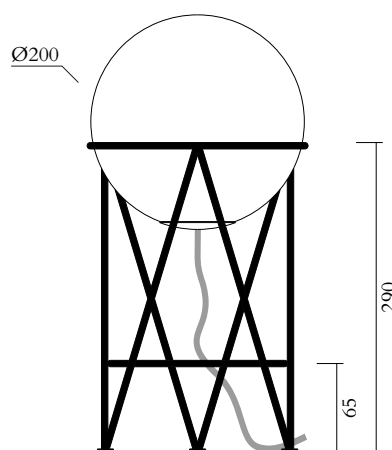

ATELIER ARETI

PRODUCT

Structure and globe 142
Desk light

MATERIALS AND COLOUR OPTIONS

Powder coated metal; white glass

VERSIONS

Black structure (white metal cap) 142OL-D01-ME01

White structure (white metal cap) 142OL-D01-ME02

TECHNICAL DETAILS

1 x E27 LED 10W max (US: E26)

110-230V

IP20

Light bulb not included

WEIGHT

5 kg

CABLE LENGTH

1,50 m

DIMMABLE

The standard version is not dimmable; we do however offer the LED dimmer with Trailing edge technology upon request

MADE IN

Germany

Sizes in mm. Flat attachments available only under request. Variations in colour and size are available for some collections, please contact Areti for more details.