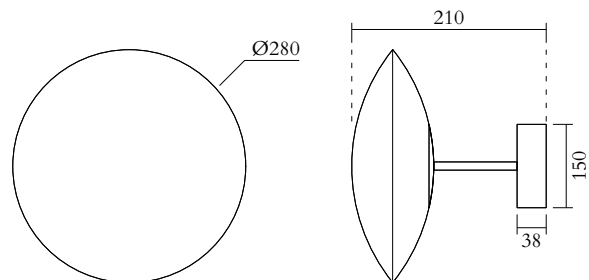

1 x G9 LED 5W max. Open of glass 120 mm.

110-230V

IP20

Light bulb not included

WEIGHT

5 kg

NOTE

Inclusive of transformer

MADE IN

Germany + Sweden

Sizes in mm. Flat attachments available only under request. Variations in colour and size are available for some collections, please contact Areti for more details.

Our collections are hand made and made to order, small irregularities in shape or surface will occur, they are inherent to the hand made process and should not be seen as flaws. For detailed information on any products: contact@atelierareti.com