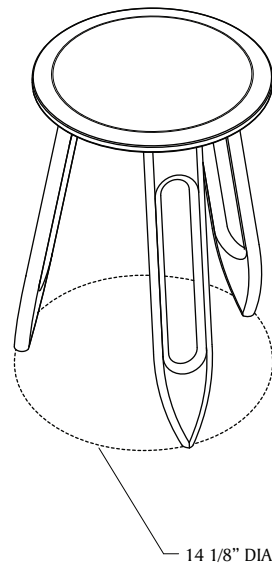

# MATERIA

TIBULA - 18

# MATERIA

FRONT

SIDE

BOTTOM

TOP

ISOMETRIC

## TIBULA 18

**PRICING AVAILABLE UPON REQUEST**

**LEAD TIME:**  
Approx 12-16 weeks

**DIMENSIONS:**  
18"h x 12"d x 13" base

**MATERIALS:**  
Black walnut, oxidized black walnut,  
ebonized oak, thunderwash ash