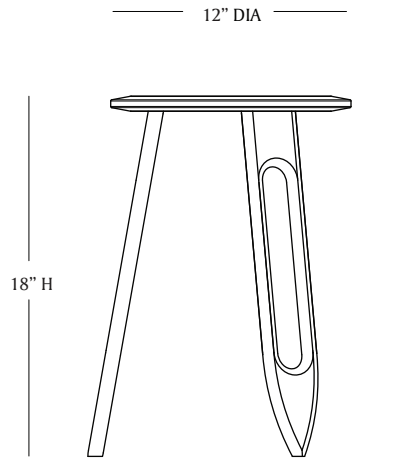

# MATERIA

TIBULA - 18

# MATERIA

FRONT

SIDE

BOTTOM

TOP

ISOMETRIC

## TIBULA 18

**PRICING AVAILABLE UPON REQUEST**

**LEAD TIME:**  
Approx 12-16 weeks

**DIMENSIONS:**  
18"h x 12"d x 13" base

**MATERIALS:**  
Black walnut, oxidized black walnut,  
ebonized oak, thunderwash ash