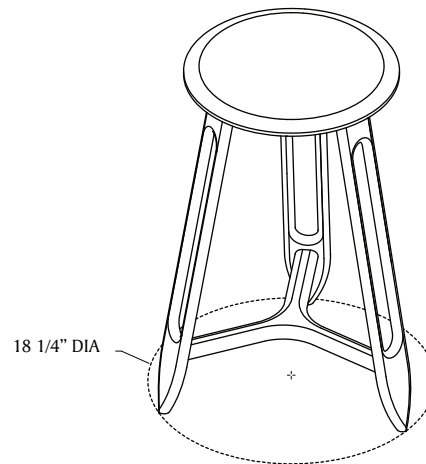

# MATERIA

FRONT

SIDE

BOTTOM

TOP

ISOMETRIC

## TIBULA 24

**PRICING AVAILABLE UPON REQUEST**

**LEAD TIME:**  
Approx 12-16 weeks

**DIMENSIONS:**  
24"h x 14"d x 18 1/4" base

**MATERIALS:**  
Black walnut, oxidized black walnut,  
ebonized oak, thunderwash ash