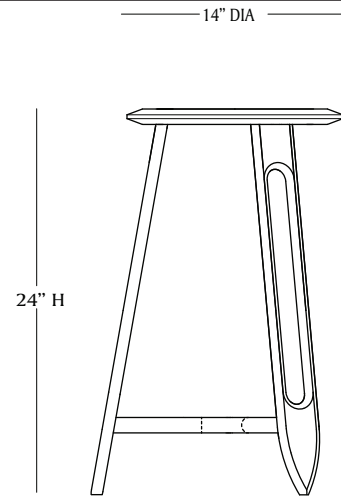

# MATERIA

TIBULA - 24

# MATERIA

FRONT

SIDE

BOTTOM

TOP

ISOMETRIC

## TIBULA 24

**PRICING AVAILABLE UPON REQUEST**

**LEAD TIME:**  
Approx 12-16 weeks

**DIMENSIONS:**  
24"h x 14"d x 18 1/4" base

**MATERIALS:**  
Black walnut, oxidized black walnut,  
ebonized oak, thunderwash ash