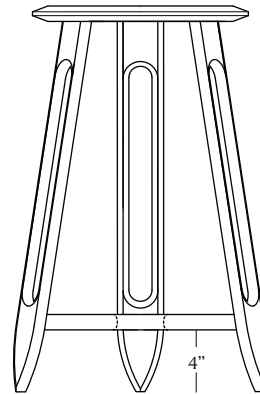

# MATERIA

TIBULA - 24

# MATERIA

FRONT

SIDE

BOTTOM

TOP

ISOMETRIC

## TIBULA 24

**PRICING AVAILABLE UPON REQUEST**

**LEAD TIME:**  
Approx 12-16 weeks

**DIMENSIONS:**  
24"h x 14"d x 18 1/4" base

**MATERIALS:**  
Black walnut, oxidized black walnut,  
ebonized oak, thunderwash ash