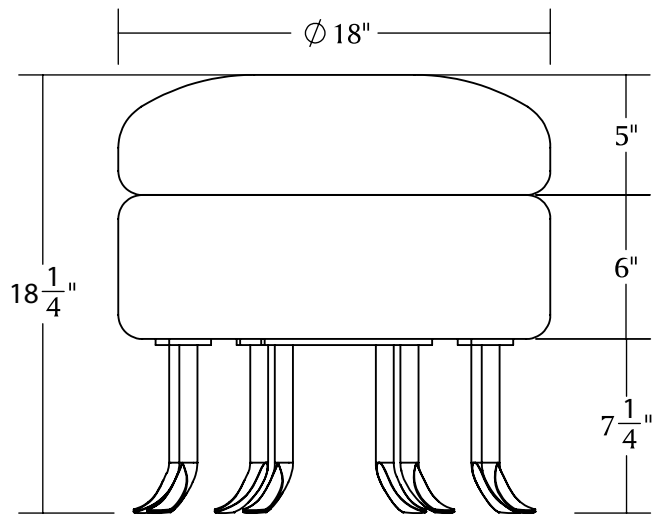

MATERIA

TITO

MATERIA

TITO

LEAD TIME:

Approx 8 weeks from fabric receipt

DIMENSIONS:

Seat: $11'' \times 18'' \text{w} \times 18\frac{1}{4}'' \text{h}$

Foot Height: $7\frac{1}{2}''$

MATERIALS:

Feet: blackened steel

Upholstery: C.O.M

YARDAGE:

2 yards solid; inquire regarding yardage for print

ORIGIN:

Made in New York of domestic and foreign materials