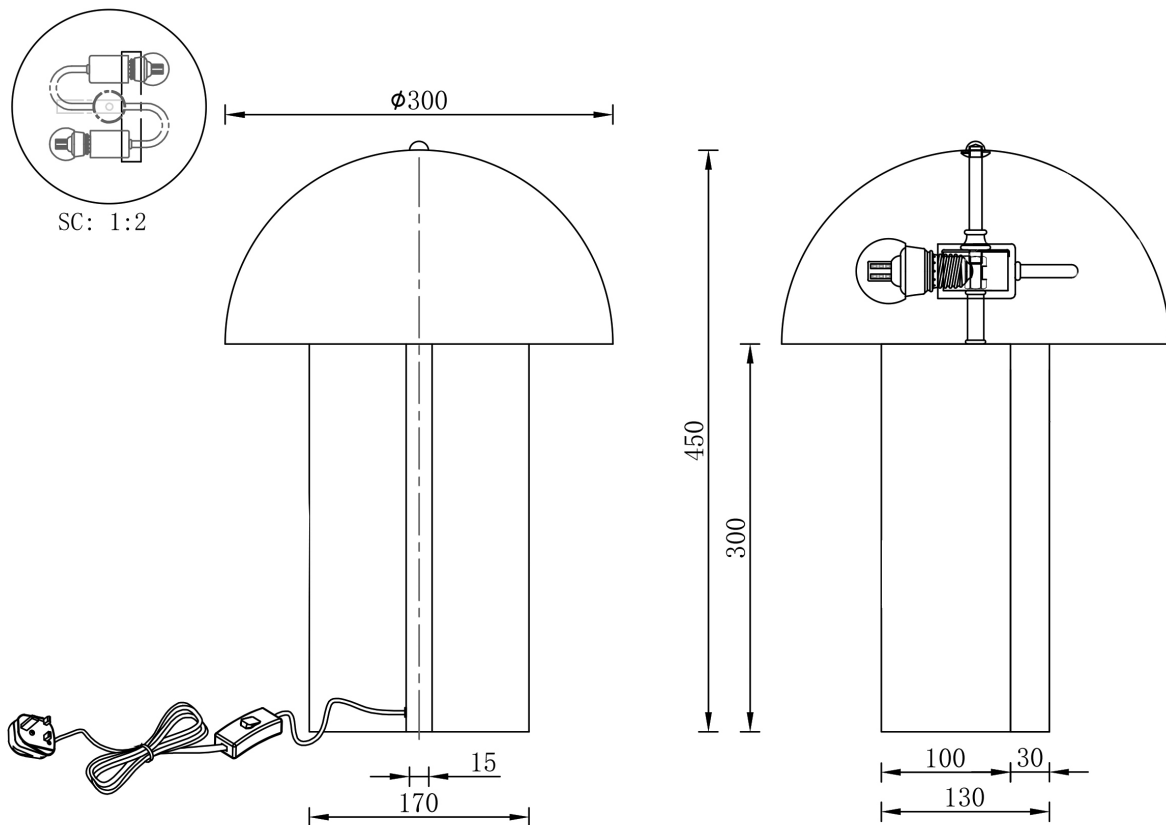

SQUARE IN CIRCLE
S T U D I O

DOME – TABLE LAMP

REF TL 010

A minimalist table lamp with a bold silhouette brushed brass dome and a unique block white marble base. The base design features two rectangular details, one facing horizontally and another vertically.

MATERIAL:

Electroplated Iron/ hand brushed finish

RECOMMENDED LAMP: 2 x LED E27 Bulb

FINISH:

Brushed brass/ white marble

MAX WATTAGE:

100W

VOLTAGE:

230V

DIMENSION :

Height	450mm	17.7"
Base width	170mm	6.7"
Base depth	130mm	5.1"
Shade dia	300mm	12"

NET WEIGHT: 9.6kg 21lb

INFO@CKSCollective.COM

CKS
COLLECTIVE

WWW.CKSCollective.COM