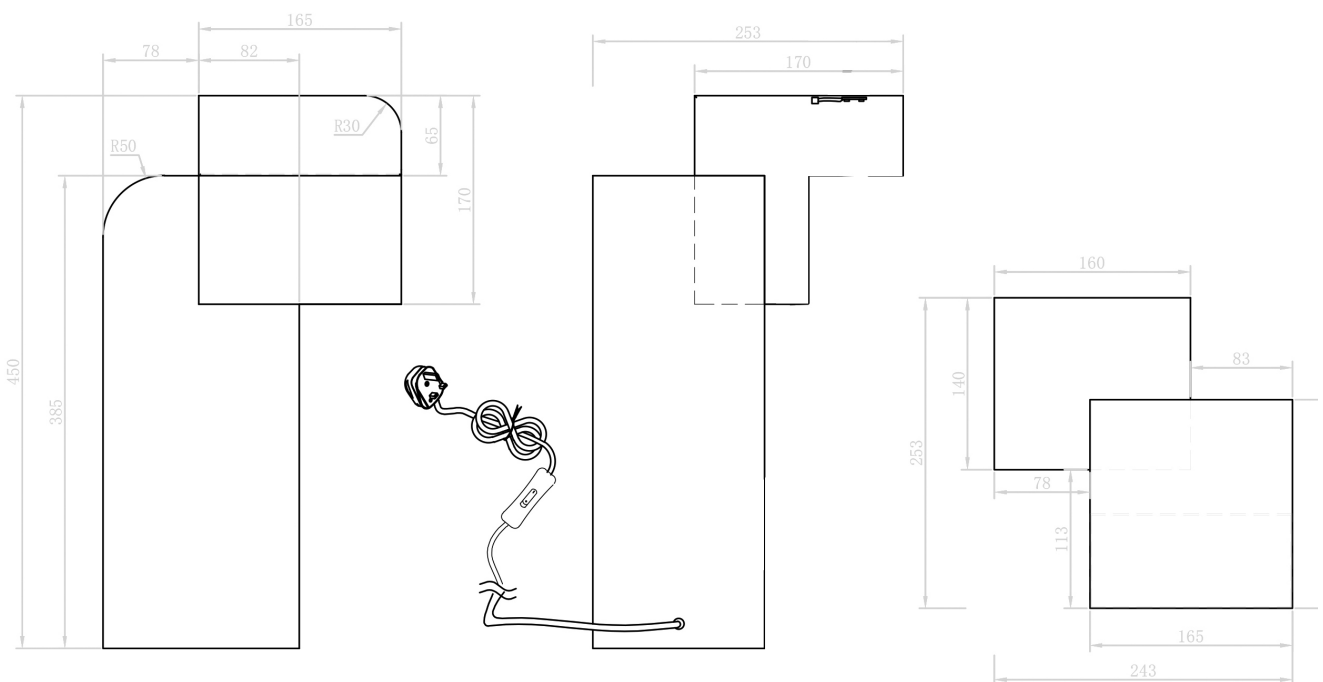

SQUARE IN CIRCLE
S T U D I O

GEOMETRIC LOVE – TABLE LAMP

REF TL 032

Statement table lamp with alabaster marble block base and medium bronze shade. Sculptural light is inspired by dancers' figures in movement. As bodies moves creating a new dramatic compositions, new geometric forms and shapes are created for this piece.

MATERIAL:
Electroplated brass/ hand brushed finish

FINISH:
Medium bronze/ Alabaster marble
(Other finishes available)

DIMENSION :

Depth	253mm	9.9"
Height	450mm	17.7"
Base length	160mm	6.3"
Base width	140mm	5.5"

LIGHT SOURCE: Integrated LED module

WATTAGE: 6W

VOLTAGE: 230V

COLOUR : 3000K

NET WEIGHT: 15.95kg

INFO@CKSCollective.COM

WWW.CKSCollective.COM