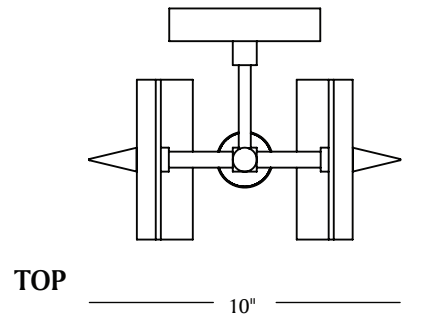

MATERIA

TORO SCONCE

PRICING:

PORCELAIN AND AGED BRASS, AGED SILVER, BLACKENED BRASS

RETAIL: $3,160

PORCELAIN AND UN-LACQUERED BRASS

RETAIL: $2,650

HAND-FUSED GLASS AND AGED BRASS, AGED SILVER, BLACKENED BRASS

RETAIL: $4,315

HAND-FUSED GLASS AND UN-LACQUERED BRASS

RETAIL: $3,590

LEAD TIME:

Approx 8-10 weeks

LAMPING:

1x t10 4w led (40w incandescent equivalent) dimmable lamp
(not included)

120V; 240V available by custom order

DIMENSIONS:

Sconce: 10"w x 24.5"h x 7"d
Canopy: 4.75"w x 9.5"h x .81"d

CUSTOMIZATIONS AVAILABLE UPON REQUEST

UL LISTED