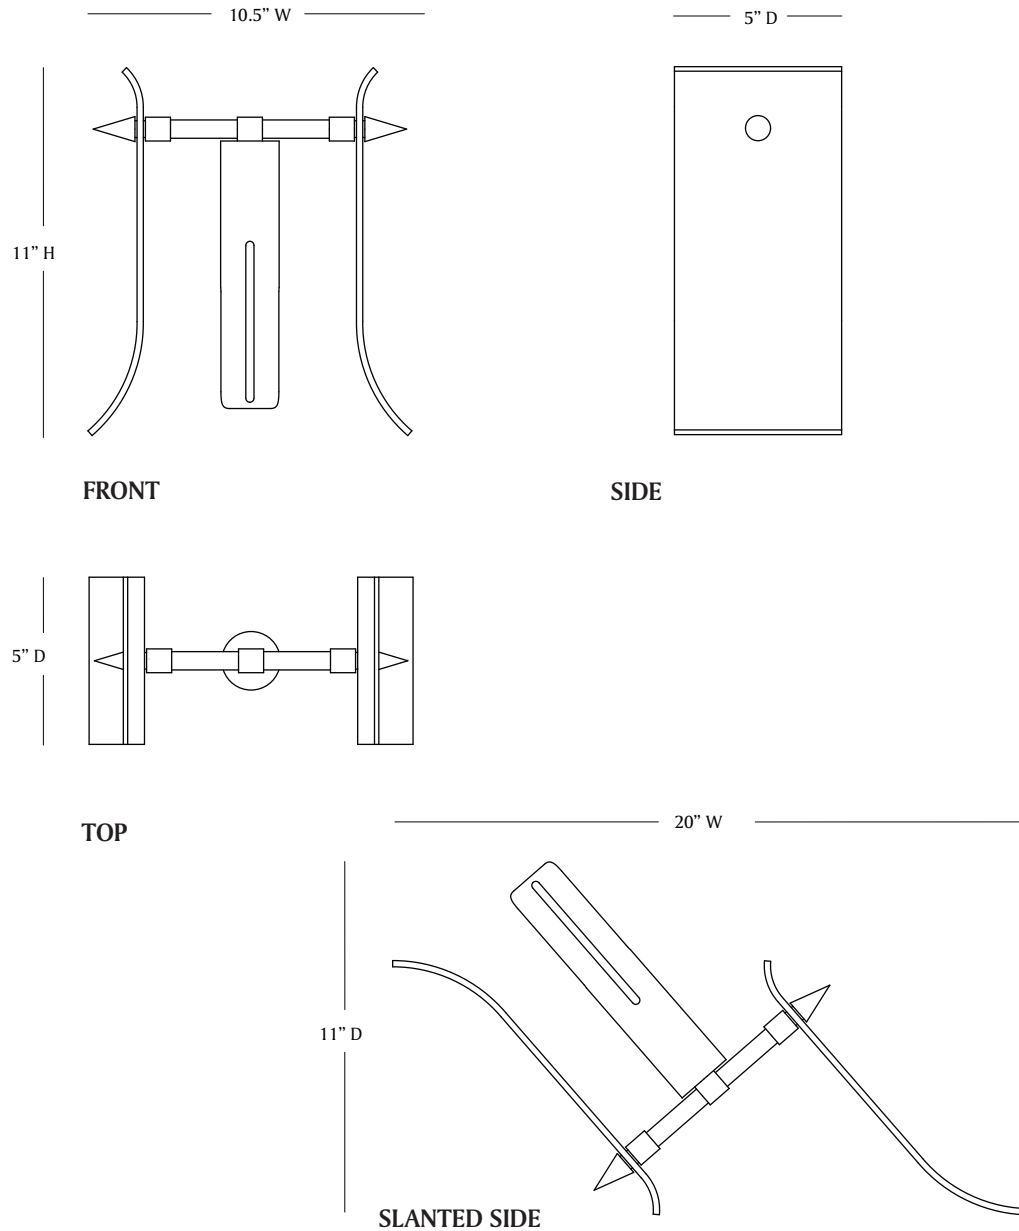

MATERIA

TOROTABLELAMP

MATERIA

TORO TABLE LAMP

PRICING:

PORCELAIN AND AGED BRASS, AGED SILVER, BLACKENED BRASS

RETAIL: \$2,390

PORCELAIN AND UN-LACQUERED BRASS

1x t10 standard base 40w max frosted bulb (not included)
(not included)

120V; 240V available by custom order

DIMENSIONS:

Standing: 10.5"w x 11"h x 5" d
Slanted: 20"w x 11"h x 5" d

CUSTOMIZATIONS AVAILABLE UPON REQUEST