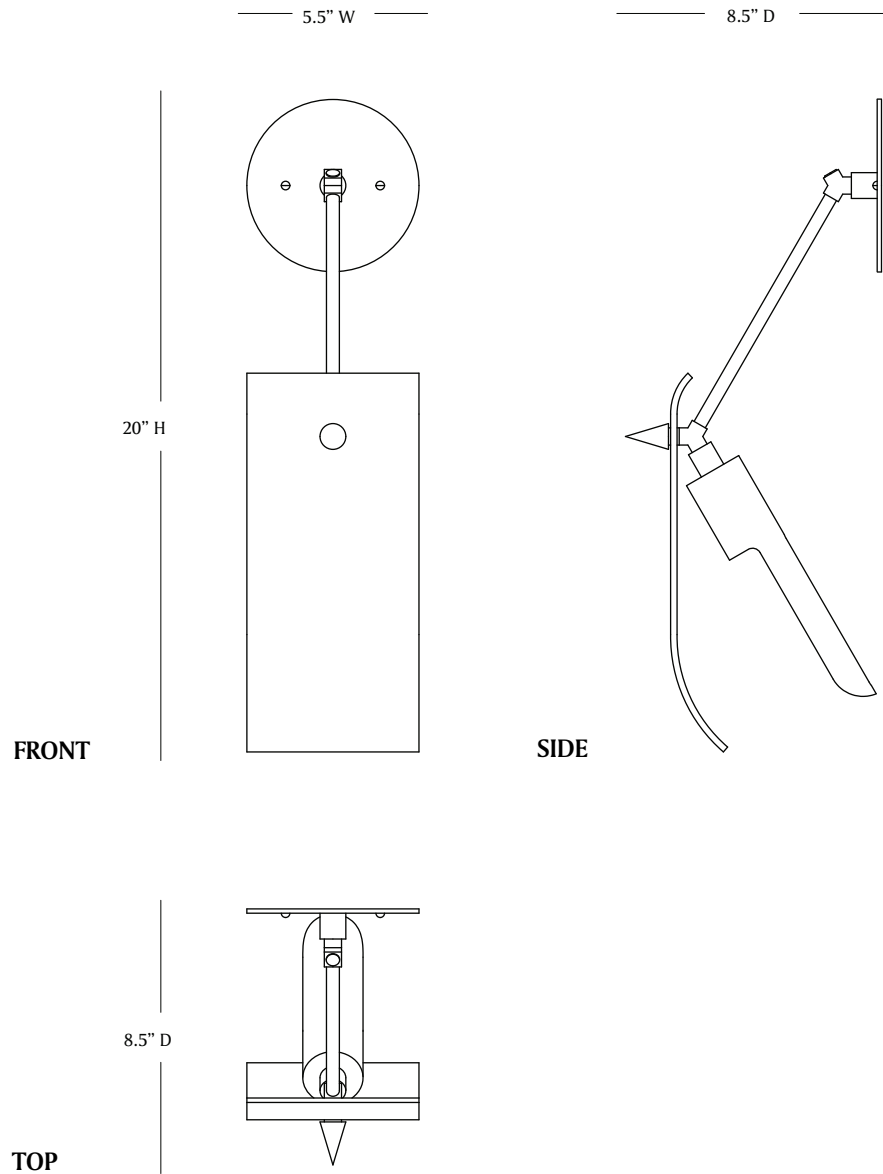

MATERIA

TSURU DROP SCONCE

PRICING:

PORCELAIN AND AGED BRASS, AGED SILVER, BLACKENED BRASS

RETAIL: $2,490

PORCELAIN AND UN-LACQUERED BRASS

RETAIL: $2,090

HAND-FUSED GLASS AND AGED BRASS, AGED SILVER, BLACKENED BRASS

RETAIL: $3,575

HAND-FUSED GLASS AND UN-LACQUERED BRASS

RETAIL: $2,975

LEAD TIME:

Approx 8-10 weeks

LAMPING:

1x t10 4w led (40w incandescent equivalent) dimmable lamp
(not included)

120V; 240V available by custom order

DIMENSIONS:

Shade: 5"w x 11"h x 1/4"d

Sconce: 20"oah x 5"w x 8.5"d

Canopy: 5.5"dia x 1/8" solid flat brass

CUSTOMIZATIONS AVAILABLE UPON REQUEST

UL LISTED