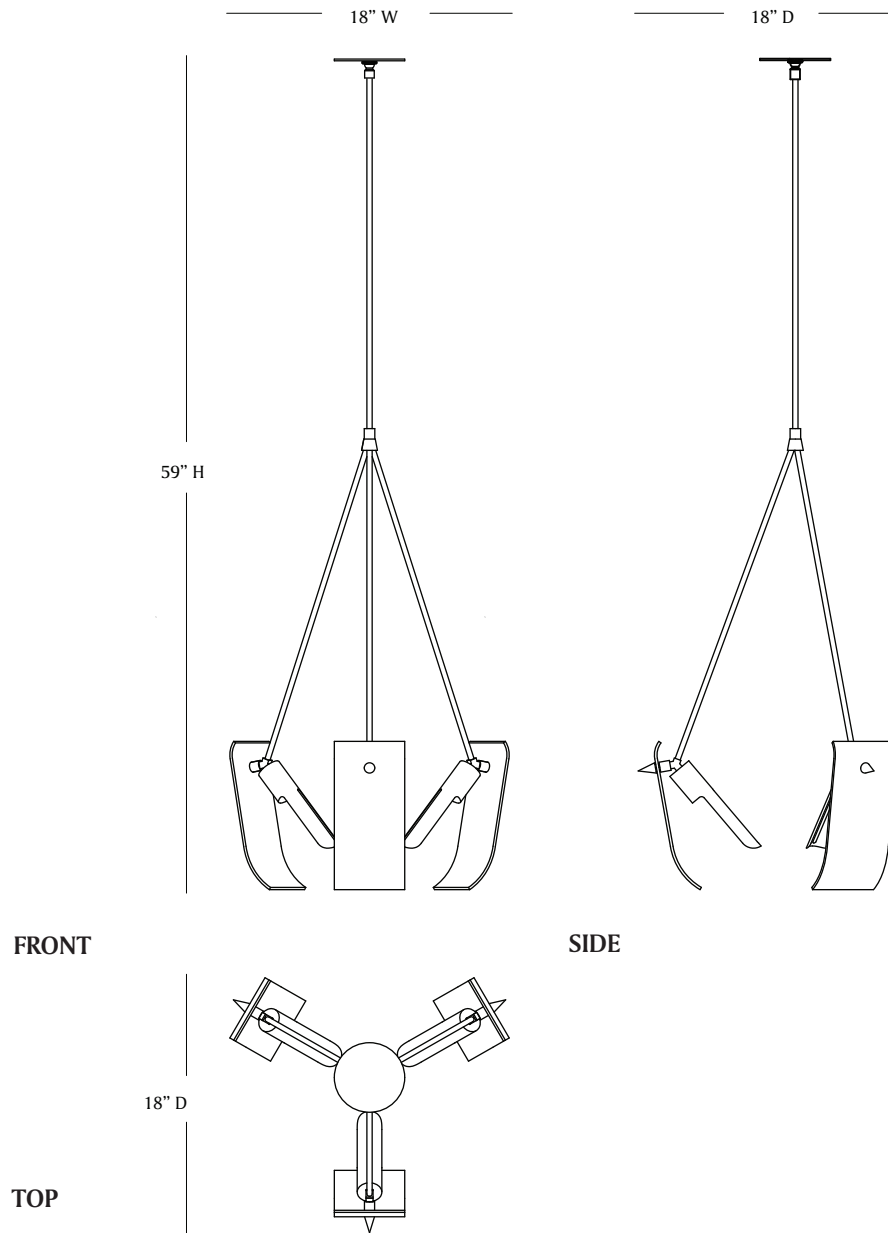

MATERIA

TSURU III CHANDELIER

MATERIA

TSURU III CHANDELIER

LEAD TIME:

Approx 12 weeks

LAMPING:

3x t10 4w led (40w incandescent equivalent) dimmable lamp

(not included)

120V; 240V available by custom order

DIMENSIONS:

Pendant: 18" w x 59" oah x 18" d

Brass arm: 24" l

Canopy: 5" dia x 1/8" solid flat brass

FINISHES:

Porcelain: natural