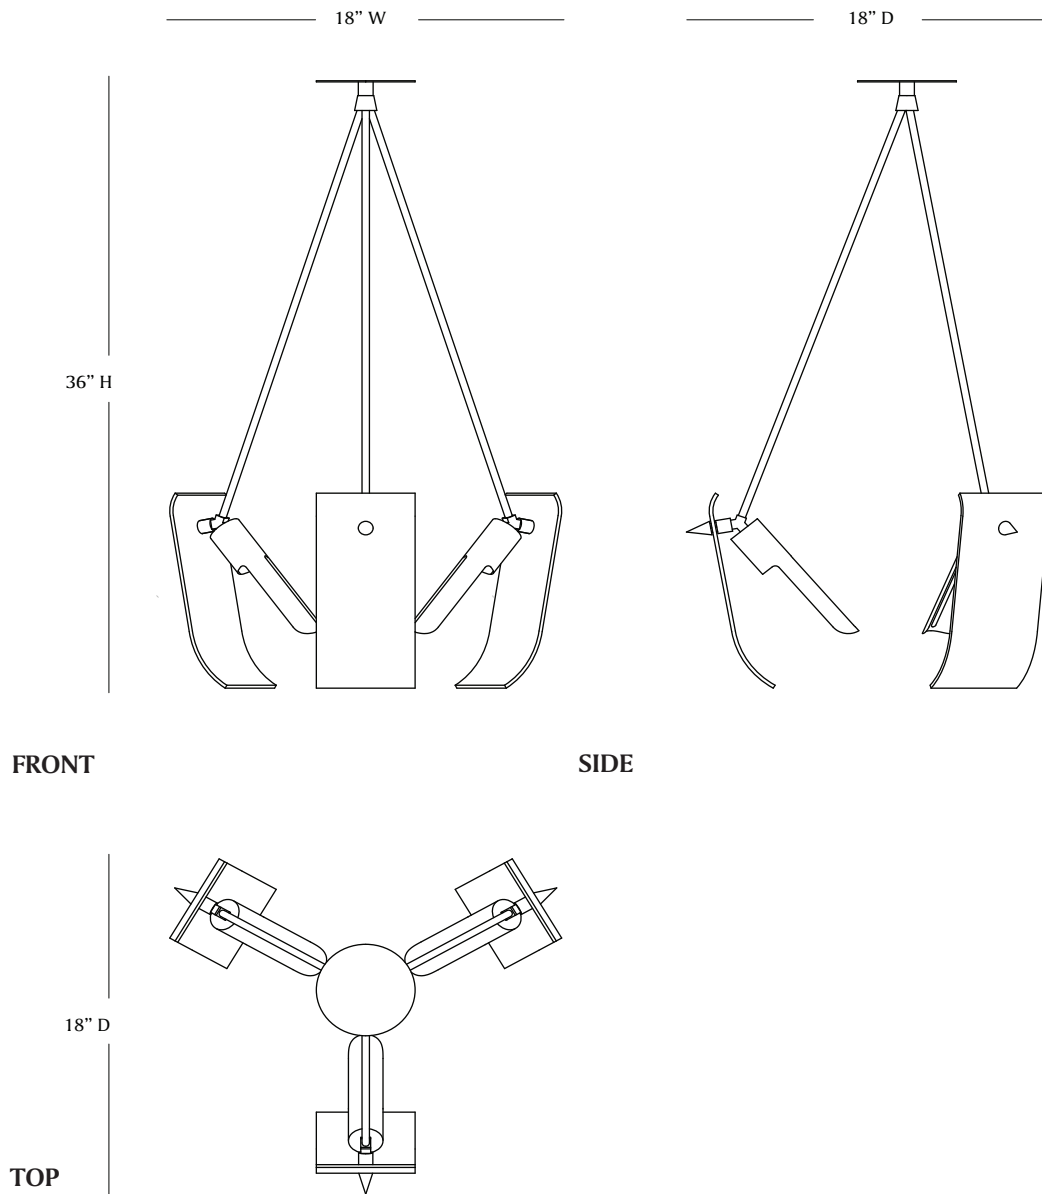

# MATERIA

TSURU III FLUSH MOUNT

## TSURU III FLUSHMOUNT

**LEAD TIME:**

Approx 12 weeks

**LAMPING:**

3x t10 4w led (40w incandescent equivalent) dimmable lamp  
(not included)

120V; 240V available by custom order

**DIMENSIONS:**

Flush mount: 18" w x 36" min oah x 18" d

Brass arm: 24" l

Canopy: 5.5" dia x 1/8" solid flat brass

**FINISHES:**

Porcelain: natural

Hand-fused glass: white iridescent, charcoal iridescent

Aged brass, aged silver, blackened brass, un-lacquered brass