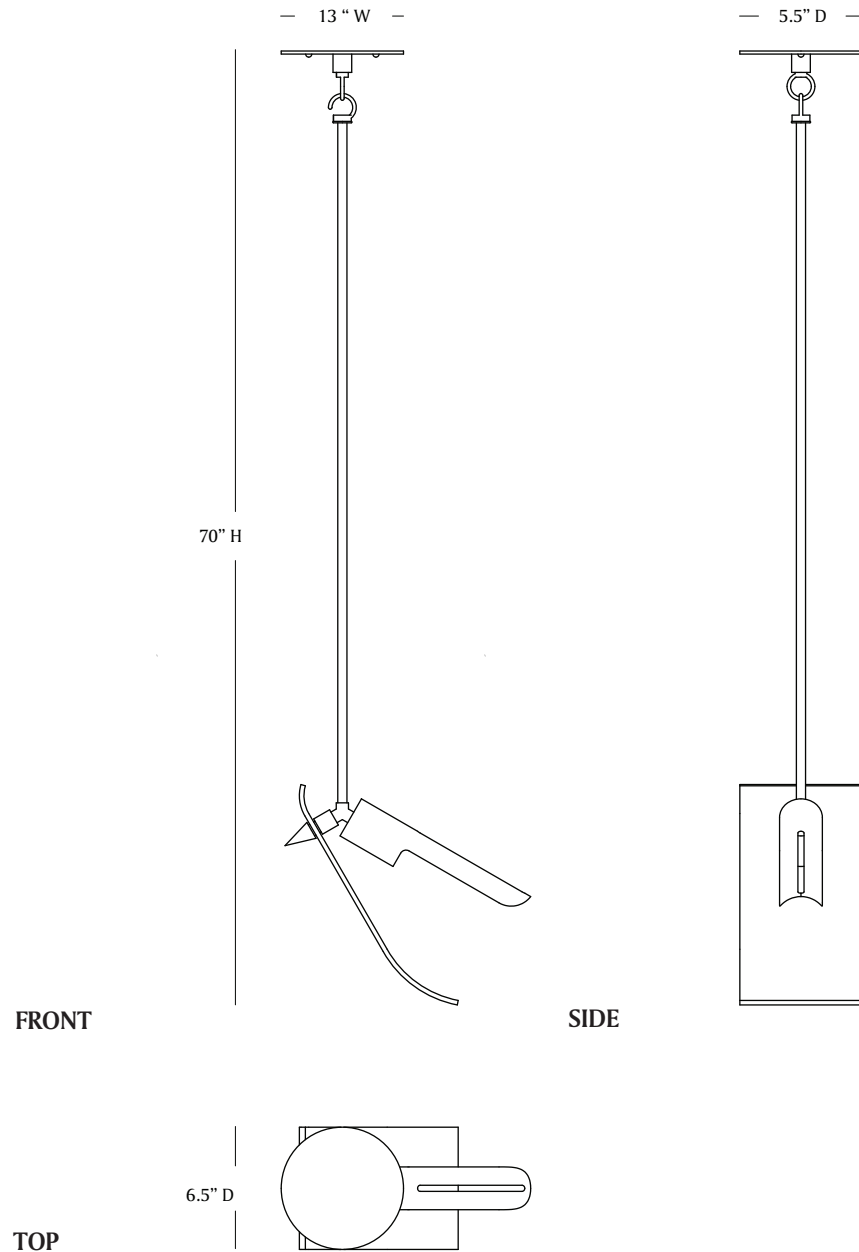

MATERIA

TSURUI PENDANT

MATERIA

TSURU PENDANT

LEAD TIME:

Approx 12 weeks

LAMPING:

1x t10 4w led (40w incandescent equivalent) dimmable lamp
(not included)

120V; 240V available by custom order

DIMENSIONS:

Pendant: 5"w x 70"h x 6.5"d
Brass arm: 36"-72"l (additional length available for custom fee)
Canopy: 5.5"dia x 1/8" solid flat brass

FINISHES:

Porcelain: natural
Hand-fused glass: white iridescent, charcoal iridescent
Aged brass, aged silver, blackened brass, un-lacquered brass