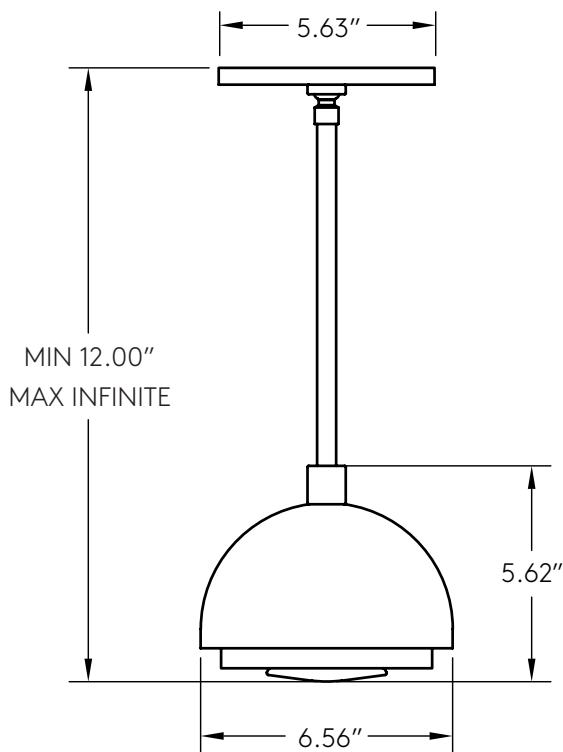

Tempo 6

Shown in **Matte Black** with a **Clear Solid Glass Light Disc** and **6.5" Diameter Brass Bell**

INFO@CKSCOLLECTIVE.COM
WWW.CKSCOLLECTIVE.COM

Tempo 6

AVAILABLE OPTIONS	DIMENSIONS	LAMPING & INFORMATION
<p>Base..... Brass Pewter Matte Black Matte White</p> <p>Premium 1 Aged Brass August Brass Black Brass Aged Pewter</p> <p>Premium 2..... Brushed Nickel Two-Tone Finish</p> <p>Glass Disc..... Clear Frosted</p> <p>Temperature 2400K 2700K 3000K</p>	<p>Canopy Diameter 5.625" Diameter..... 6.56" Body Height 5.62" Minimum Height..... 12.00" Maximum Height..... Infinite</p> <p>Weight 8 lbs</p> <p>Driver is designed to be housed inside a standard round ceiling junction box.</p> 	<p>18 watt led 150 watt total incandescent 1500 Lumen Onboard Driver and LED Module LED life of 50,000 hours <i>27 years of normal use</i> 110V-277V compatible</p> <p>UL listing file #E505276 Product is made to order Compatible with LED Dimmer Switches Rated for Damp Locations</p> <p>Custom abilities and options available. Please inquire sales@riloh.com</p>