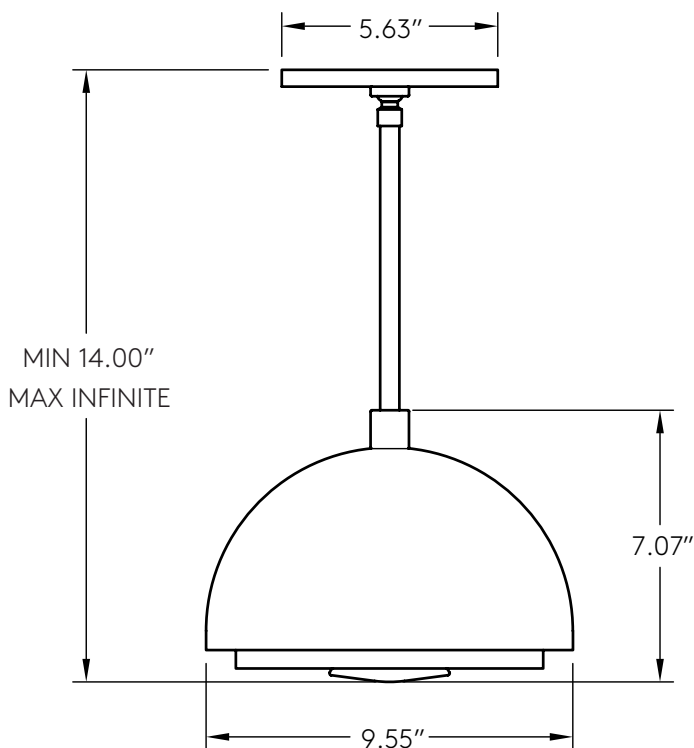

Tempo 9

Shown in **Brushed Nickel** with a **Frosted Solid Glass Light Disc** and **9.5" Diameter Brass Bell**

INFO@CKSCOLLECTIVE.COM
WWW.CKSCOLLECTIVE.COM

Tempo 9

AVAILABLE OPTIONS	DIMENSIONS	LAMPING & INFORMATION
<p>Base..... Brass Pewter Matte Black Matte White</p> <p>Premium 1 Aged Brass August Brass Black Brass Aged Pewter</p> <p>Premium 2..... Brushed Nickel Two-Tone Finish</p> <p>Glass Disc..... Clear Frosted</p> <p>Temperature 2400K 2700K 3000K</p>	<p>Canopy Diameter 5.625" Diameter..... 9.55" Body Height 7.07" Minimum Height..... 14.00" Maximum Height..... Infinite</p> <p>Weight 14 lbs</p> <p>Driver is designed to be housed inside a standard round ceiling junction box.</p> 	<p>18 watt led 150 watt total incandescent 1500 Lumen Onboard Driver and LED Module LED life of 50,000 hours 27 years of normal use 110V-277V compatible</p> <p>UL listing file #E505276 Product is made to order Compatible with LED Dimmer Switches Rated for Damp Locations</p> <p>Custom abilities and options available. Please inquire sales@riloh.com</p>