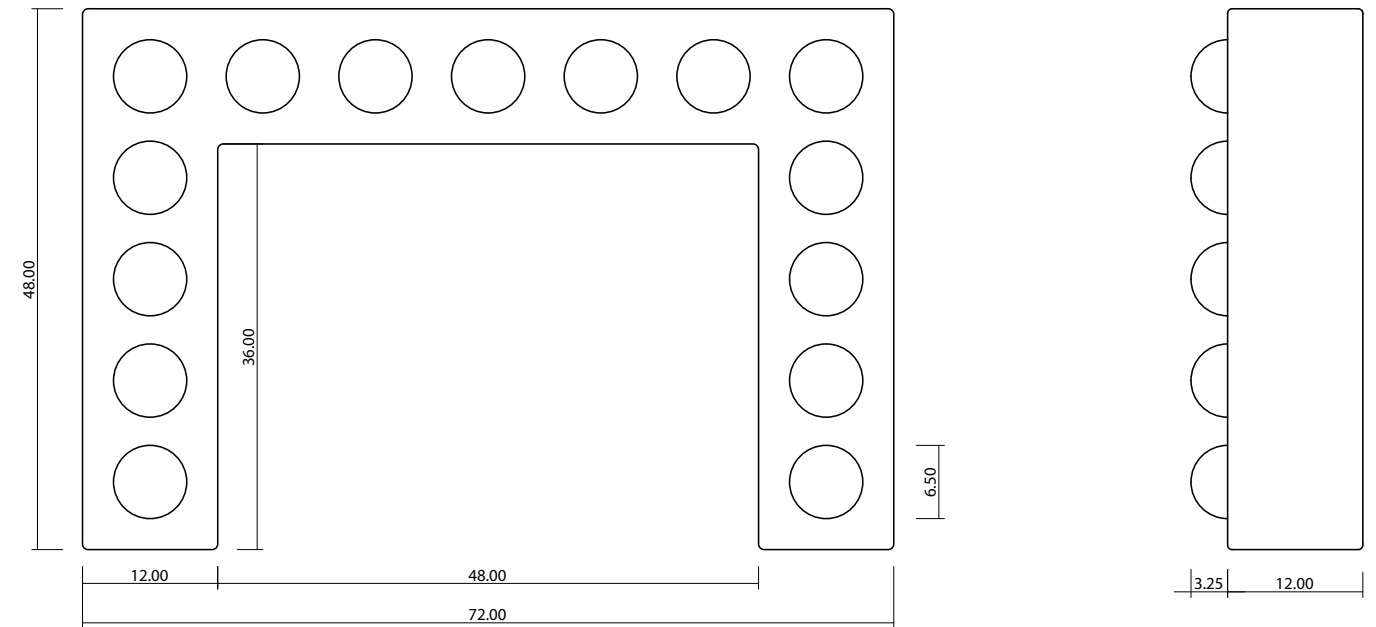

BRENT WARR

THE COURT • Fireplace *Customizable*

DIMENSIONS

Variable per project requirements

As Shown:

72" x 12" x 48" H

183cm x 30.5cm x 122cm H

Sphere Ball Diameter:

6.5"/16.5cm

MATERIALS USED

Wood

Plaster

Pulp

Epoxy

Paint

Sealant