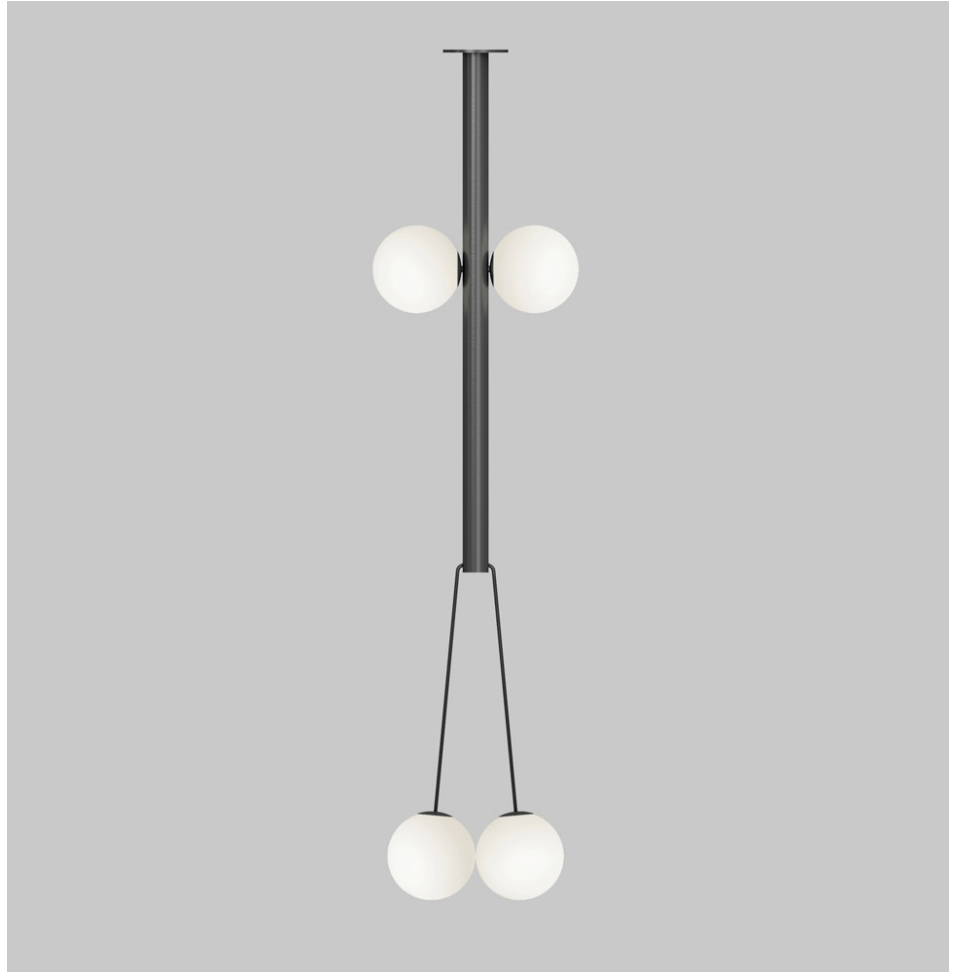

ATELIER ARETI

PRODUCT

Thick tube and globes 421
Pendant light / Long

MATERIALS AND COLOUR OPTIONS

Powder coated metal; white glass

VERSIONS

Black structure 421OL-P02-ME01
White structure 421OL-P02-ME02

TECHNICAL DETAILS

4 x G9 LED 5W max
110-230V
IP20
Light bulbs not included

NOTE

Flat ceiling attachment is available upon request

MADE IN

Germany

Sizes in mm. Flat attachments available under request. Variations in colour and size are available for some collections, please contact Areti for more details.

Our collections are hand made and made to order, small irregularities in shape or surface will occur, they are inherent to the hand made process and should not be seen as flaws. For detailed information on any products: contact@atelierareti.com