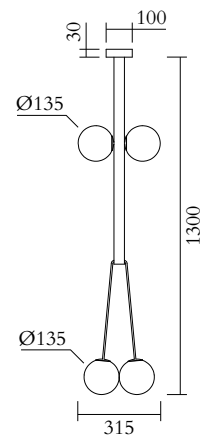

## MADE IN

Germany

Sizes in mm. Flat attachments available under request. Variations in colour and size are available for some collections, please contact Areti for more details.

Our collections are hand made and made to order, small irregularities in shape or surface will occur, they are inherent to the hand made process and should not be seen as flaws. For detailed information on any products: [contact@atelierareti.com](mailto:contact@atelierareti.com)

## TECHNICAL DETAILS

4 x G9 LED 5W max  
110-230V  
IP20  
Light bulbs not included