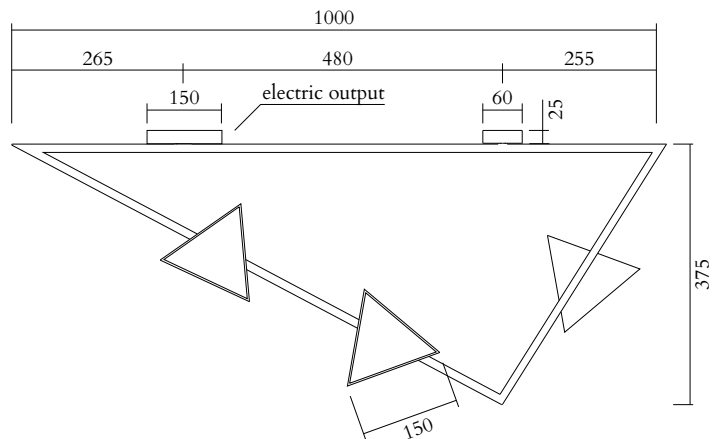

## MADE IN

Germany

Sizes in mm. Flat attachments available under request. Variations in colour and size are available for some collections, please contact Areti for more details.

Our collections are hand made and made to order, small irregularities in shape or surface will occur, they are inherent to the hand made process and should not be seen as flaws. For detailed information on any products: [contact@atelierareti.com](mailto:contact@atelierareti.com)