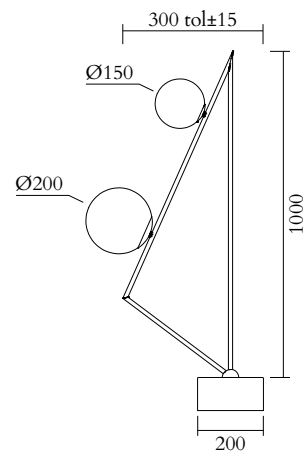

ATELIER ARETI

PRODUCT

Triangles 2 385
Floor light

MATERIALS AND COLOUR OPTIONS

Brushed brass; white glass

VERSIONS

Brushed brass structure 385OL-F01-BR01

TECHNICAL DETAILS

Globe Ø150: 1 x G9 LED 5W max

Globe Ø200: 1 x E27 LED 10W max (US: E26)

110-230V

IP20

Light bulbs not included

CABLE LENGTH

2,00 m

MADE IN

Germany

Sizes in mm. Flat attachments available under request. Variations in colour and size are available for some collections, please contact Areti for more details.

Our collections are hand made and made to order, small irregularities in shape or surface will occur, they are inherent to the hand made process and should not be seen as flaws. For detailed information on any products: contact@atelierareti.com