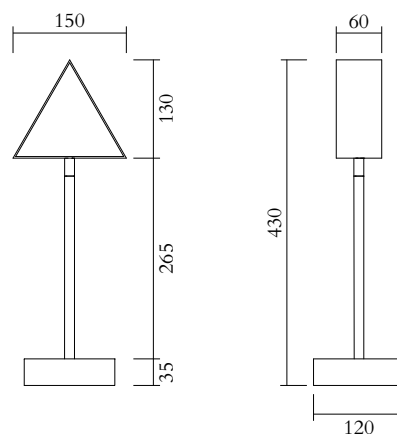

TECHNICAL DETAILS

2 x G9 LED 5W max
110-230V
IP20
Light bulbs not included

CABLE LENGTH

1,50 m

NOTE

Triangle is movable

MADE IN

Germany

Sizes in mm. Flat attachments available under request. Variations in colour and size are available for some collections, please contact Areti for more details.

Our collections are hand made and made to order, small irregularities in shape or surface will occur, they are inherent to the hand made process and should not be seen as flaws. For detailed information on any products: contact@atelierareti.com