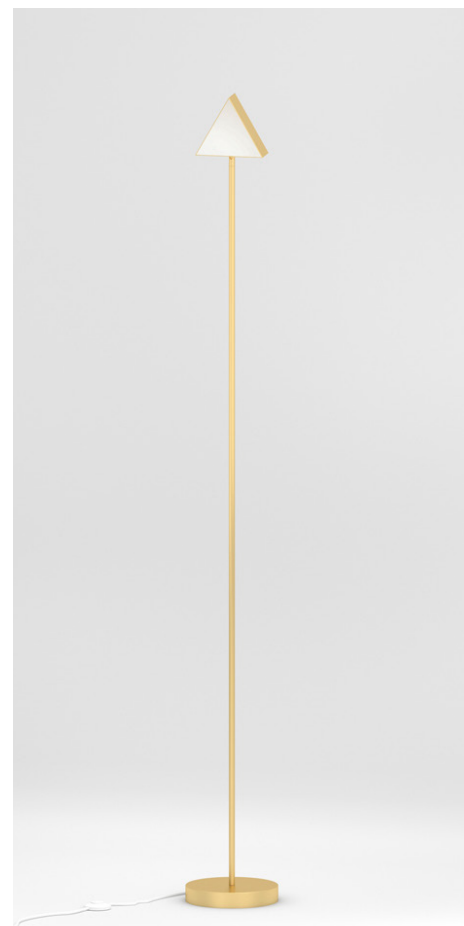

ATELIER ARETI

PRODUCT

Triangle box 324
Floor light

MATERIALS AND COLOUR OPTIONS

Brushed brass; powder coated metal; nickel; white acrylic panels

VERSIONS

Black metal structure 324OL-D01-ME01
Nickel structure 324OL-D01-NI01
Brushed brass structure 324OL-D01-BR01

TECHNICAL DETAILS

2 x G9 LED 5W max
110-230V
IP20
Light bulbs not included

CABLE LENGTH

2,00 m

NOTE

Triangle is movable

MADE IN

Germany