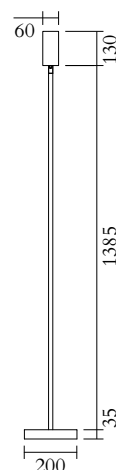

ATELIER ARETI

PRODUCT

Triangle box 324
Floor light

MATERIALS AND COLOUR OPTIONS

Brushed brass; powder coated metal; nickel; white acrylic panels

VERSIONS

Black metal structure 324OL-D01-ME01
Nickel structure 324OL-D01-NI01
Brushed brass structure 324OL-D01-BR01

TECHNICAL DETAILS

2 x G9 LED 5W max
110-230V
IP20
Light bulbs not included

CABLE LENGTH

2,00 m

NOTE

Triangle is movable

MADE IN

Germany

Sizes in mm. Flat attachments available under request. Variations in colour and size are available for some collections, please contact Areti for more details.

Our collections are hand made and made to order, small irregularities in shape or surface will occur, they are inherent to the hand made process and should not be seen as flaws. For detailed information on any products: contact@atelierareti.com