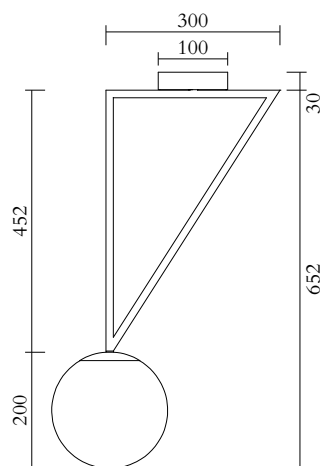

ATELIER ARETI

PRODUCT

Triangle and globes 329
Ceiling light / 1 globe

MATERIALS AND COLOUR OPTIONS

Brushed brass; powder coated metal; white glass

VERSIONS

Brushed brass structure	329OL-C01-BR01
Black structure	329OL-C01-ME01
White structure	329OL-C01-ME02

TECHNICAL DETAILS

1 x E27 LED 10W max (US:E26)
110-230V
IP20
Light bulbs not included

NOTE

Flat ceiling attachment is available upon request

MADE IN

Germany

Sizes in mm. Flat attachments available under request. Variations in colour and size are available for some collections, please contact Areti for more details.