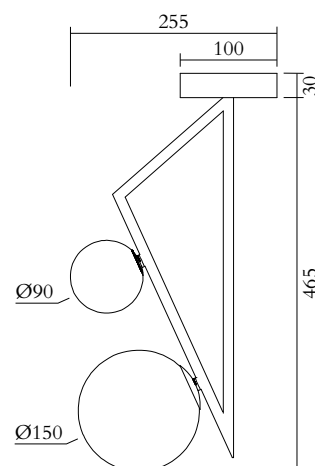

ATELIER ARETI

PRODUCT

Triangle and globes 329
Ceiling light / 1 globe

MATERIALS AND COLOUR OPTIONS

Brushed brass; powder coated metal; white glass

VERSIONS

Brushed brass structure	329OL-C01-BR01
Black structure	329OL-C01-ME01
White structure	329OL-C01-ME02

TECHNICAL DETAILS

1 x E27 LED 10W max (US:E26)
110-230V
IP20
Light bulbs not included

NOTE

Flat ceiling attachment is available upon request

MADE IN

Germany

Sizes in mm. Flat attachments available under request. Variations in colour and size are available for some collections, please contact Areti for more details.

TECHNICAL DETAILS

2 x G9 LED 5W max
110-230V
IP20
Light bulbs not included

NOTE

Flat ceiling attachment is available upon request

MADE IN

Germany

Sizes in mm. Flat attachments available under request. Variations in colour and size are available for some collections, please contact Areti for more details.