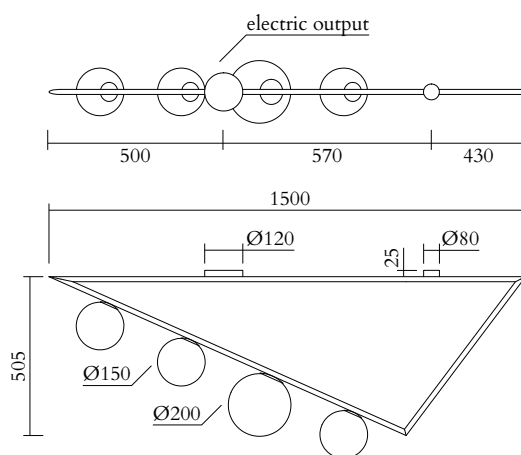

ATELIER ARETI

PRODUCT

Triangle 318
Ceiling light / 1.5 m / 4 globes

MATERIALS AND COLOUR OPTIONS

Brushed brass; powder coated metal; white glass;
coloured glass

VERSIONS

Brass structure; white glass globes

318OL-C07-BR01

Brass structure; white glass globes; coloured large globe

318OL-C07-BR02

Black structure; white glass globes

318OL-C07-ME01

Black structure; white glass globes; coloured large globe

318OL-C07-ME02

White structure; white glass globes

318OL-C07-ME03

White structure; white glass globes; coloured large globe

318OL-C07-ME04

TECHNICAL DETAILS

Globes Ø150: 3 x G9 LED 5W max

Globe Ø200: 1 x E27 LED 10W max (US: E26)

110-230V

IP20

Light bulbs not included

WEIGHT

16 kg

MADE IN

Germany

Sizes in mm. Flat attachments available only under request. Variations in colour and size are available for some collections, please contact Areti for more details.

Our collections are hand made and made to order, small irregularities in shape or surface will occur, they are inherent to the hand made process and should not be seen as flaws. For detailed information on any products: contact@atelierareti.com