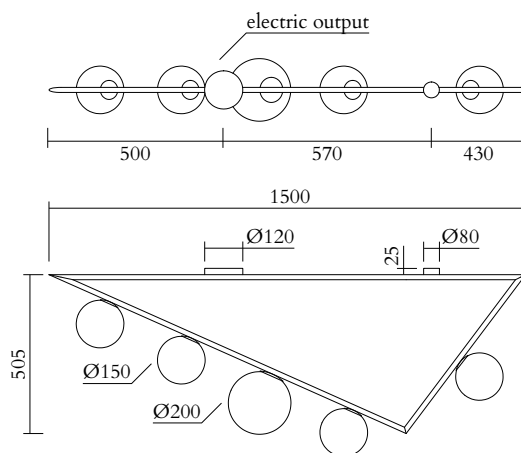

110-230V

IP20

Light bulbs not included

WEIGHT

16 kg

MADE IN

Germany

Sizes in mm. Flat attachments available only under request. Variations in colour and size are available for some collections, please contact Areti for more details.