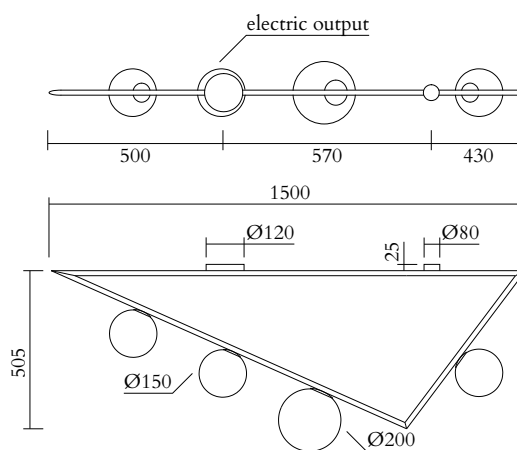

110-230V

IP20

Light bulbs not included

WEIGHT

16 kg

MADE IN

Germany

Sizes in mm. Flat attachments available only under request. Variations in colour and size are available for some collections, please contact Areti for more details.