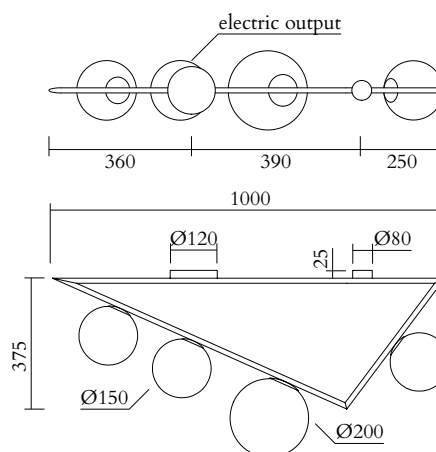

TECHNICAL DETAILS

Globes Ø150: 3 x G9 LED 5W max
Globe Ø200: 1 x E27 LED 10W max (US: E26)
110-230V
IP20
Light bulbs not included

WEIGHT

9 kg

MADE IN

Germany

Sizes in mm. Flat attachments available only under request. Variations in colour and size are available for some collections, please contact Areti for more details.