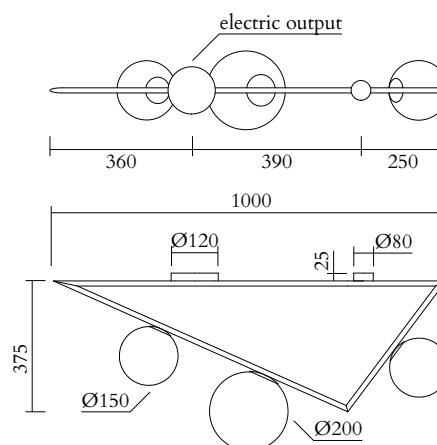

TECHNICAL DETAILS

Globes Ø150: 2 x G9 LED 5W max
Globe Ø200: 1 x E27 LED 10W max (US: E26)
110-230V
IP20
Light bulbs not included

WEIGHT

9 kg

MADE IN

Germany

Sizes in mm. Flat attachments available only under request. Variations in colour and size are available for some collections, please contact Areti for more details.