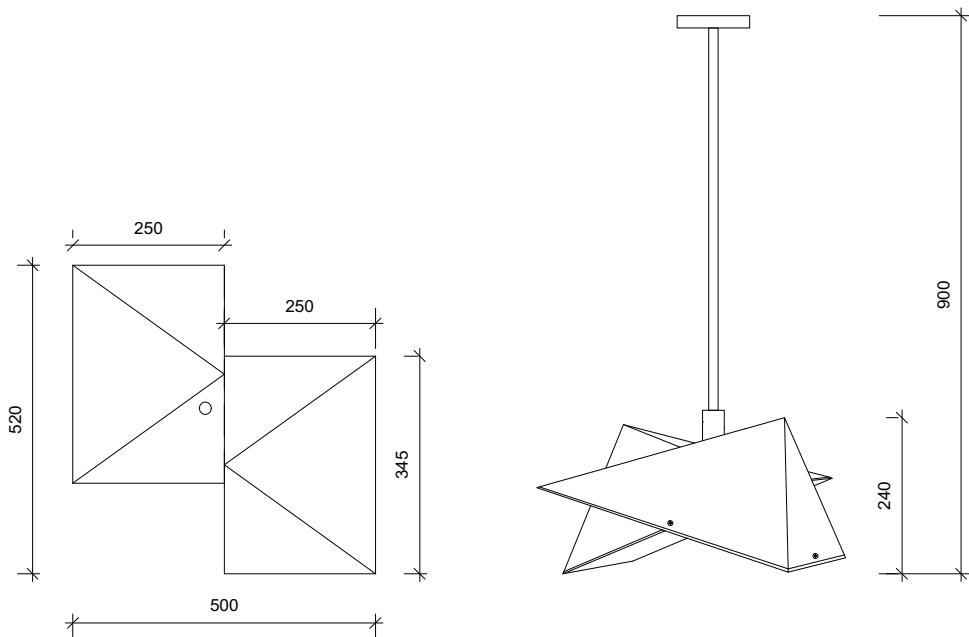

SQUARE IN CIRCLE
S T U D I O

TRIANGULAR PRISM – PENDANT LIGHT

REF PL 023

This light is designed from two identical size triangular prisms that are angled. One prism is finished in brushed brass, the other in brushed grey metal. An opaque glass diffuser is installed at the bases to give a fresh, ambient glow.

MATERIAL:

Electroplated Iron/ hand brushed finish

RECOMMENDED LAMP:

Integrated LED strip

FINISH:

Brushed brass/ brushed grey metal/ white frosted perspex
(Other finishes available)

WATTAGE:

20W

VOLTAGE:

230V

DIMENSION :

Height	240mm	9.5"
Width	500mm	19.6"
Depth	520mm	20.4"
Overall drop	900mm	35.5"

COLOUR :

3000K

NET WEIGHT:

4.3kg