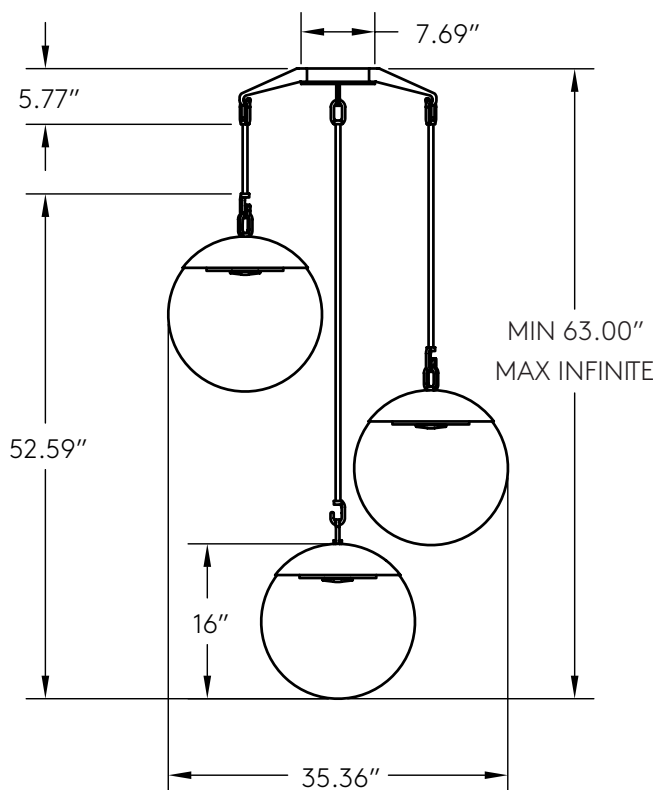

Trio 16

Shown in **August Brass** with **Frosted Solid Glass Light Discs** and **16" Diameter Globes**

Trio 16

AVAILABLE OPTIONS	DIMENSIONS	LAMPING & INFORMATION
<p>Base..... Brass Pewter Matte Black Matte White</p> <p>Premium 1 Aged Brass August Brass Black Brass Aged Pewter</p> <p>Premium 2..... Brushed Nickel Two-Tone Finish</p> <p>Glass Globes..... Clear</p> <p>Glass Discs Clear Frosted</p> <p>Temperature 2400K 2700K 3000K</p>	<p>Canopy Diameter 7.69"</p> <p>Globe Diameter 16.00"</p> <p>Width..... 35.36"</p> <p>Body Height 52.59"</p> <p>Minimum Height..... 63.00"</p> <p>Maximum Height..... Infinite</p> <p>Weight 69 lbs</p> <p>WARNING: HEAVY Heavy mounting screws must be attached to building frame structure</p>	<p>54 watt led 450 watt total incandescent</p> <p>4500 Lumen</p> <p>Onboard Driver and LED Module</p> <p>LED life of 50,000 hours 27 years of normal use</p> <p>110V-277V compatible</p> <p>UL listing file #E505276</p> <p>Product is made to order</p> <p>Compatible with LED Dimmer Switches</p> <p>Rated for Damp Locations</p> <p>Custom abilities and options available. Please inquire sales@riloh.com</p>