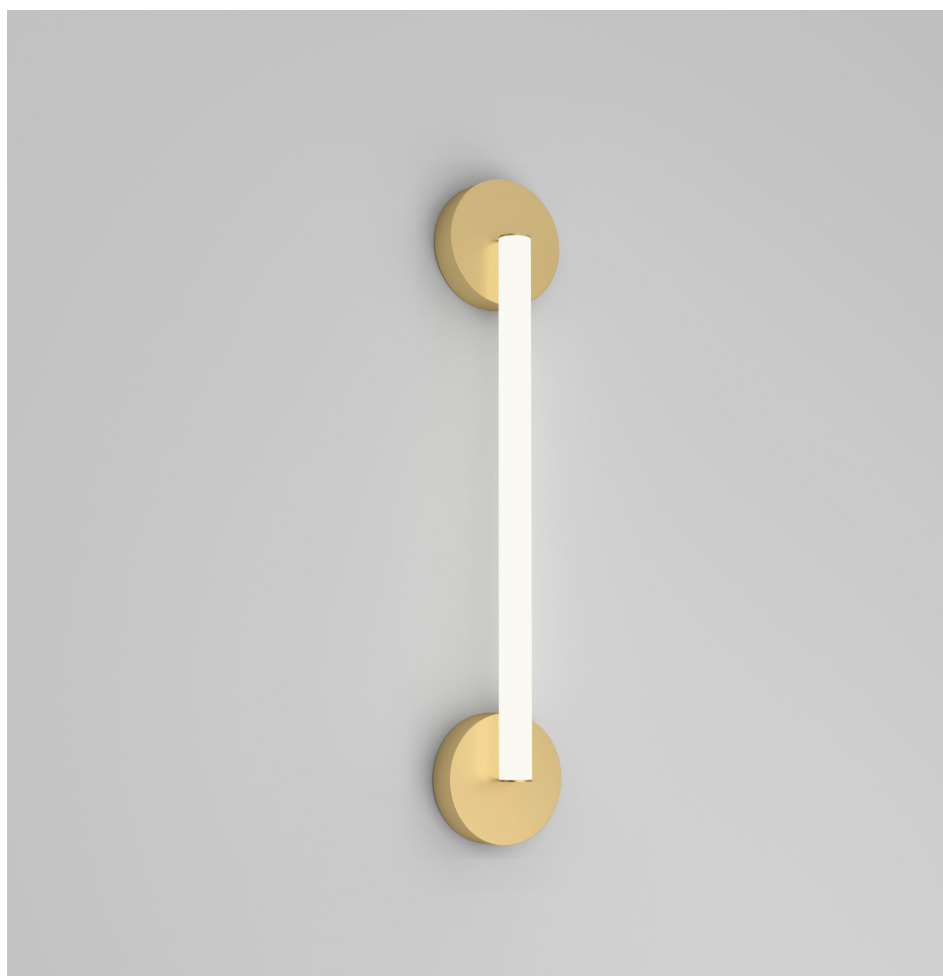

ATELIER ARETI

PRODUCT

Tube circle and triangle 447
Wall light / 2 circles

MATERIALS AND COLOUR OPTIONS

Brushed brass; nickel; white acrylic

VERSIONS

Brass attachment; white acrylic tubes

447OL-W03-BR01

Brass + coloured attachment; white acrylic tubes

447OL-W03-BR02

Nickel attachment; white acrylic tubes

447OL-W03-NI01

Nickel + coloured attachment; white acrylic tubes

447OL-W03-NI02

TECHNICAL DETAILS

Built in LED tube

Input voltage EU: 230V

Input voltage US: 110V

Output voltage: 24V

2700K

IP20

NOTE

Built in LED light source can be changed by Atelier Areti or a qualified workshop only

MADE IN

Germany

Sizes in mm. Flat attachments available under request. Variations in colour and size are available for some collections, please contact Areti for more details.

Our collections are hand made and made to order, small irregularities in shape or surface will occur, they are inherent to the hand made process and should not be seen as flaws. For detailed information on any products: contact@atelierareti.com