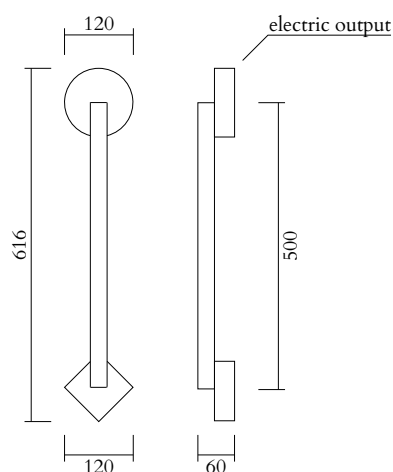

ATELIER ARETI

PRODUCT

Tube circle and triangle 447
Wall light / Circle + square

MATERIALS AND COLOUR OPTIONS

Brushed brass; nickel; white acrylic

VERSIONS

Brass attachment; white acrylic tubes

447OL-W02-BR01

Brass + coloured attachment; white acrylic tubes

447OL-W02-BR02

Nickel attachment; white acrylic tubes

447OL-W02-NI01

Nickel + coloured attachment; white acrylic tubes

447OL-W02-NI02

TECHNICAL DETAILS

Built in LED tube

Input voltage EU: 230V

Input voltage US: 110V

Output voltage: 24V

2700K

IP20

NOTE

Built in LED light source can be changed by Atelier Areti or a qualified workshop only

MADE IN

Germany

Sizes in mm. Flat attachments available under request. Variations in colour and size are available for some collections, please contact Areti for more details.

Our collections are hand made and made to order, small irregularities in shape or surface will occur, they are inherent to the hand made process and should not be seen as flaws. For detailed information on any products: contact@atelierareti.com