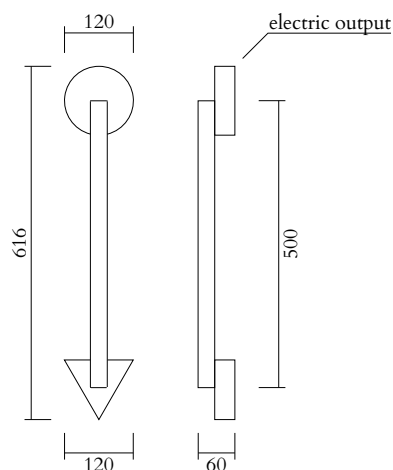

ATELIER ARETI

PRODUCT

Tube circle and triangle 447

Wall light / Circle + triangle

MATERIALS AND COLOUR OPTIONS

Brushed brass; nickel; white acrylic

VERSIONS

Brass attachment; white acrylic tubes

447OL-W01-BR01

Brass + coloured attachment; white acrylic tubes

447OL-W01-BR02

Nickel attachment; white acrylic tubes

447OL-W01-NI01

Nickel + coloured attachment; white acrylic tubes

447OL-W01-NI02

TECHNICAL DETAILS

Built in LED tube

Input voltage EU: 230V

Input voltage US: 110V

Output voltage: 24V

2700K

IP20

NOTE

Built in LED light source can be changed by Atelier Areti or a qualified workshop only

MADE IN

Germany

Sizes in mm. Flat attachments available under request. Variations in colour and size are available for some collections, please contact Areti for more details.

Our collections are hand made and made to order, small irregularities in shape or surface will occur, they are inherent to the hand made process and should not be seen as flaws. For detailed information on any products: contact@atelierareti.com