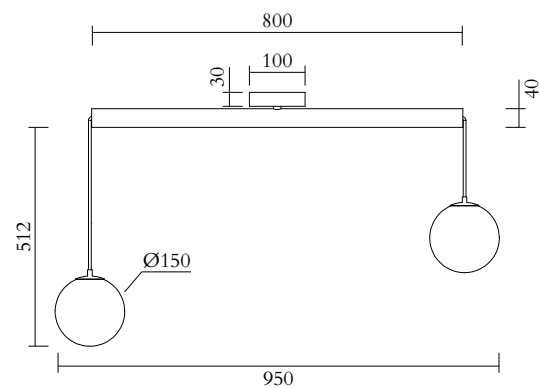

ATELIER ARETI

PRODUCT

Tube with globes 331
Ceiling light

MATERIALS AND COLOUR OPTIONS

Powder coated metal; white glass

VERSIONS

Black structure 331OL-C01-ME01
White structure 331OL-C01-ME02

TECHNICAL DETAILS

2 x G9 LED 5W max
110-230V
IP20
Light bulbs not included

NOTE

Flat ceiling attachment is available upon request

MADE IN

Germany

Sizes in mm. Flat attachments available under request. Variations in colour and size are available for some collections, please contact Areti for more details.