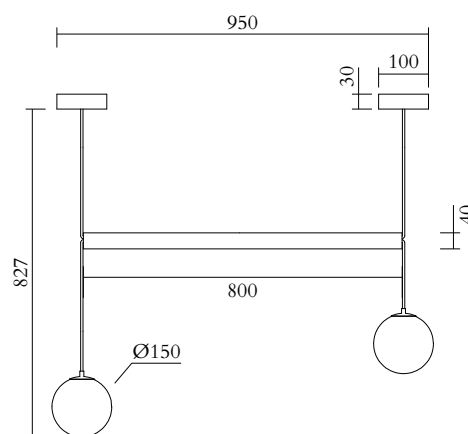

2 x G9 LED 5W max
110-230V
IP20
Light bulbs not included

NOTE

Flat ceiling attachment is available upon request

MADE IN

Germany

Sizes in mm. Flat attachments available under request. Variations in colour and size are available for some collections, please contact Areti for more details.