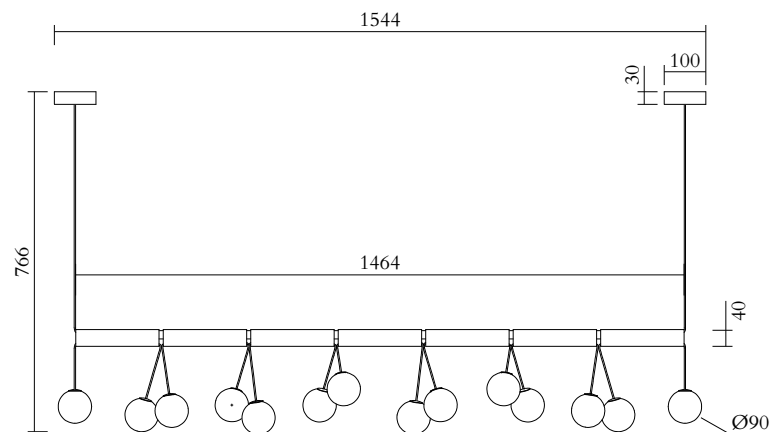

14 x G9 LED 5W max
110-230V
IP20
Light bulbs not included

NOTE

Flat ceiling attachment is available upon request

MADE IN

Germany

Sizes in mm. Flat attachments available under request. Variations in colour and size are available for some collections, please contact Areti for more details.