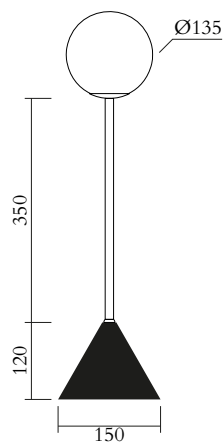

## TECHNICAL DETAILS

1 x G9 LED 5W max

Recommended bulb size: diameter 35 mm, total length  
110 mm (diameter must be under 40mm, LENGTH  
must be under 120 mm)

110-230V

IP20

Light bulb not included

## CABLE LENGTH

1,50 m

## MADE IN

Germany

Sizes in mm. Flat attachments available only under request. Variations in colour and size are available for some collections, please contact Areti for more details.

Our collections are hand made and made to order, small irregularities in shape or surface will occur, they are inherent to the hand made process and should not be seen as flaws. For detailed information on any products: [contact@atelierareti.com](mailto:contact@atelierareti.com)