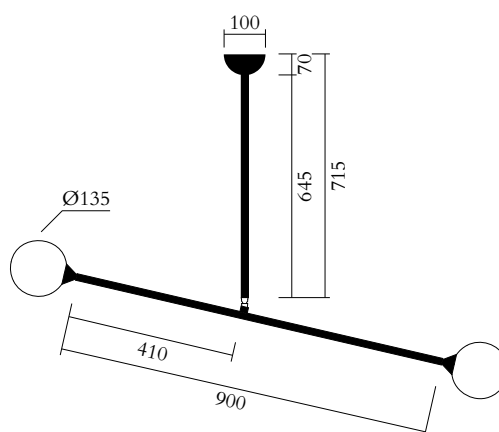

2 x G9 LED 5W max
110-230V
IP20
Light bulbs not included

WEIGHT

5 kg

MADE IN

Germany

Sizes in mm. Flat attachments available only on request. Variations in colour and size are available for some collections, please contact Areti for more details.

White structure 067OL-P02-ME02

Colour structure 067OL-P02-ME03

TECHNICAL DETAILS

2 x E14 LED 7W max (US: E12)

Recommended bulb size: diameter 35mm, total length 110mm (diameter must be under 40mm, length must be under 120mm)

110-230V

IP20

Light bulbs not included

WEIGHT

5 kg

MADE IN

Germany

Sizes in mm. Flat attachments available only on request. Variations in colour and size are available for some collections, please contact Areti for more details.