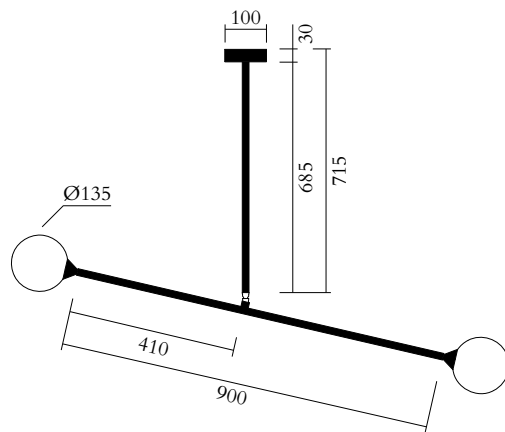

ATELIER ARETI

PRODUCT

Two Spheres 067
Pendant light / Pill box attachment

MATERIALS AND COLOUR OPTIONS

Brushed brass; white glass; brass joint

VERSIONS

Brushed brass structure 067OL-P01-BR01

TECHNICAL DETAILS

2 x G9 LED 5W max
110-230V
IP20
Light bulbs not included

WEIGHT

5 kg

MADE IN

Germany

Sizes in mm. Flat attachments available only on request. Variations in colour and size are available for some collections, please contact Areti for more details.

White structure 067OL-P02-ME02

Colour structure 067OL-P02-ME03

TECHNICAL DETAILS

2 x E14 LED 7W max (US: E12)

Recommended bulb size: diameter 35mm, total length 110mm (diameter must be under 40mm, length must be under 120mm)

110-230V

IP20

Light bulbs not included

WEIGHT

5 kg

MADE IN

Germany

Sizes in mm. Flat attachments available only on request. Variations in colour and size are available for some collections, please contact Areti for more details.