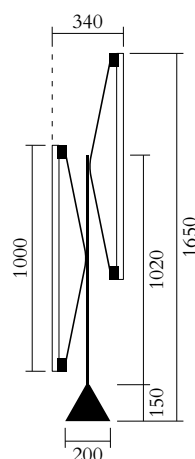

White structure; white acrylic tubes

101OL-F01-ME02

Colour structure; white acrylic tubes

101OL-F01-ME03

TECHNICAL DETAILS

Double oval peg architectural light max 60W with S14S
lampholder

110-230V

IP20

WEIGHT

10 kg

CABLE LENGTH

2,00 m

NOTE

Inclusive of tubes

MADE IN

Germany

Sizes in mm. Flat attachments available only under request. Variations in colour and size are available for some collections, please contact Areti for more details.

Our collections are hand made and made to order, small irregularities in shape or surface will occur, they are inherent to the hand made process and should not be seen as flaws. For detailed information on any products: contact@atelierareti.com