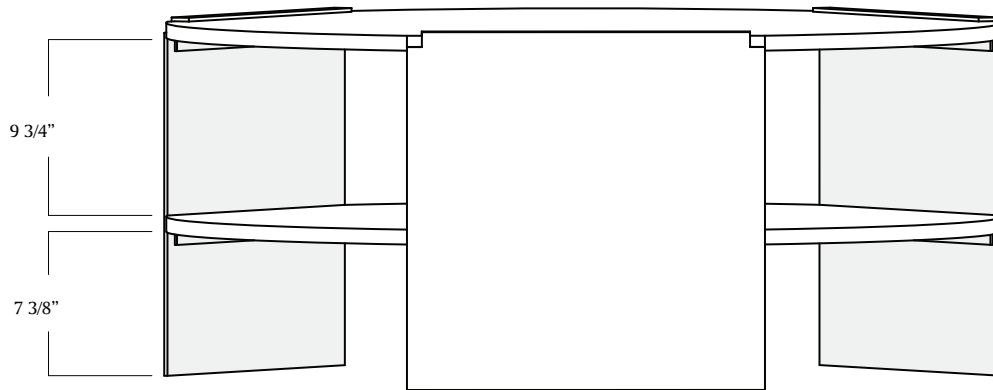

MATERIA

UMBRA

PRICING AVAILABLE UPON REQUEST

LEAD TIME:

Approx 12-16 weeks

DIMENSIONS:

Table: 40"d x 18"h (shelf 9"h)

Steel legs: 18"w x 18"h

CUSTOMIZATIONS AVAILABLE UPON REQUEST

MATERIALS:

Oxidized black walnut, thunderwash ash, black walnut,
carrara marble, lilac marble

Base: blackened steel, matte powder coat, beetroot powder coat

CUSTOMIZATIONS AVAILABLE UPON REQUEST