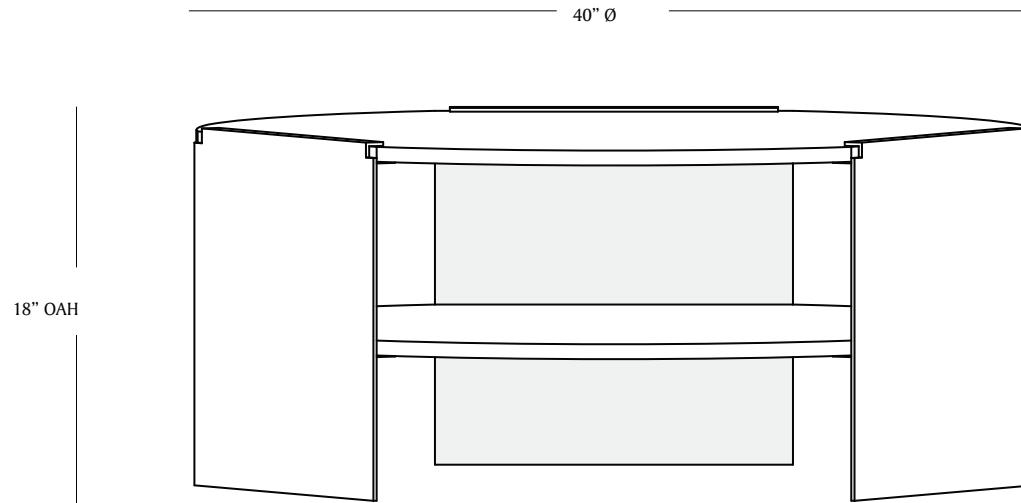

MATERIA

UMBRA

PRICING AVAILABLE UPON REQUEST

LEAD TIME:

Approx 12-16 weeks

DIMENSIONS:

Table: 40"d x 18"h (shelf 9"h)

Steel legs: 18"w x 18"h

CUSTOMIZATIONS AVAILABLE UPON REQUEST

MATERIALS:

Oxidized black walnut, thunderwash ash, black walnut,
carrara marble, lilac marble

Base: blackened steel, matte powder coat, beetroot powder coat

CUSTOMIZATIONS AVAILABLE UPON REQUEST